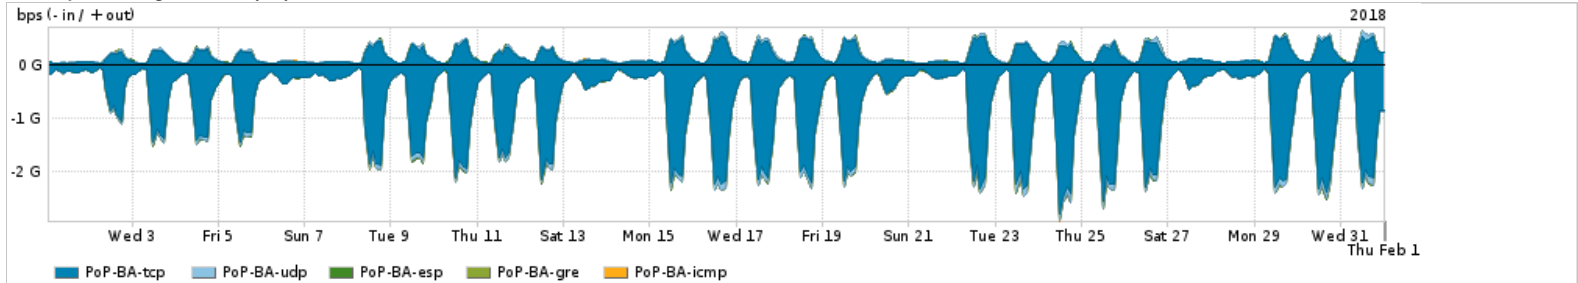

PROFILE	APPLICATION	IN	OUT	TOTAL
☒	PoP-BA	other TCP	37.84 Mbps	4.94 Mbps	42.77 Mbps
☒	PoP-BA	quit	30.29 Mbps	12.02 Mbps	42.31 Mbps
☒	PoP-BA	other UDP	3.12 Mbps	7.20 Mbps	10.32 Mbps
☐	PoP-BA	rsync	7.39 Mbps	101.61 Kbps	7.50 Mbps
☐	PoP-BA	smtp	1.64 Mbps	1.22 Mbps	2.86 Mbps
☐	PoP-BA	ssh	1.64 Mbps	679.24 Kbps	2.32 Mbps
☐	PoP-BA	dns	1.03 Mbps	800.01 Kbps	1.83 Mbps
☐	PoP-BA	macromedia-fcs	581.80 Kbps	348.58 Kbps	930.37 Kbps

Distribuição do tráfego do PoP-BA por protocolo

Average | Max | PCT95

	PROFILE	PROTOCOL	IN	OUT	TOTAL
☒	PoP-BA	tcp	747.50 Mbps	163.31 Mbps	910.81 Mbps
☒	PoP-BA	udp	34.92 Mbps	20.89 Mbps	55.81 Mbps
☒	PoP-BA	esp	3.09 Mbps	1.93 Mbps	5.03 Mbps
☒	PoP-BA	gre	90.17 Kbps	529.05 Kbps	619.22 Kbps
☒	PoP-BA	icmp	85.50 Kbps	127.58 Kbps	213.08 Kbps
☐	PoP-BA	ipencap	7.84 Kbps	6.61 Kbps	14.45 Kbps
☐	PoP-BA	ipv6-icmp	4.56 Kbps	5.10 Kbps	9.65 Kbps
☐	PoP-BA	ipv6	57.00 bps	11.00 bps	68.00 bps
☐	PoP-BA	egp	0.00 bps	0.00 bps	0.00 bps
☐	PoP-BA	ipv6-nonxt	0.00 bps	0.00 bps	0.00 bps

For assistance with this product, please contact support at <https://support.arbornetworks.com>