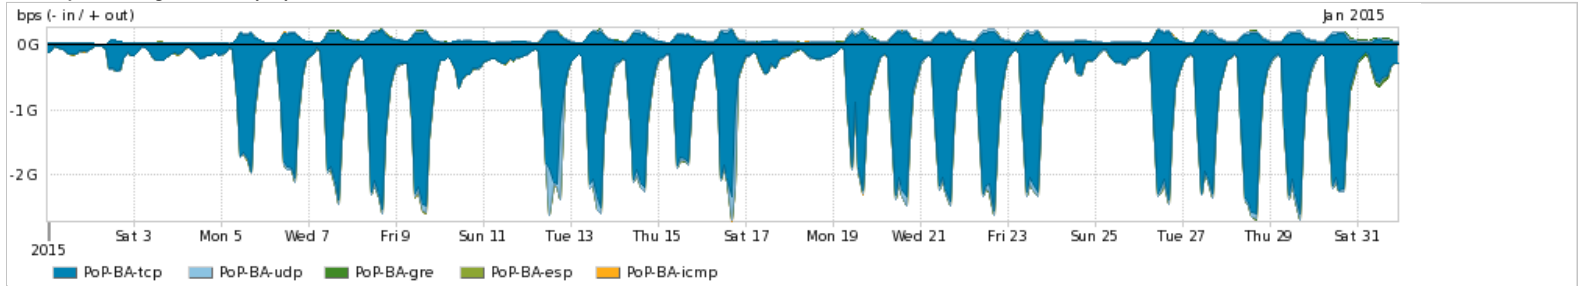

PROFILE	APPLICATION	IN	OUT	TOTAL	
☐	PoP-BA	ntp	63.01 Kbps	4.97 Mbps	5.03 Mbps
☐	PoP-BA	rsync	3.09 Mbps	21.43 Kbps	3.11 Mbps
☐	PoP-BA	smtp	2.04 Mbps	910.26 Kbps	2.95 Mbps
☐	PoP-BA	dns	1.32 Mbps	1.14 Mbps	2.45 Mbps
☐	PoP-BA	ssh	684.08 Kbps	173.42 Kbps	857.50 Kbps

Distribuição do tráfego do PoP-BA por protocolo

Average | Max | PCT95

PROFILE	PROTOCOL	IN	OUT	TOTAL	
☒	PoP-BA	tcp	748.83 Mbps	71.80 Mbps	820.63 Mbps
☒	PoP-BA	udp	34.59 Mbps	15.96 Mbps	50.55 Mbps
☒	PoP-BA	gre	2.27 Mbps	1.53 Mbps	3.80 Mbps
☒	PoP-BA	esp	1.52 Mbps	1.25 Mbps	2.77 Mbps
☒	PoP-BA	icmp	199.09 Kbps	175.35 Kbps	374.44 Kbps
☐	PoP-BA	ipv6	730.00 bps	84.00 bps	814.00 bps
☐	PoP-BA	pim	2.00 bps	19.00 bps	21.00 bps
☐	PoP-BA	igmp	3.00 bps	0.00 bps	3.00 bps
☐	PoP-BA	mpls-in-ip	0.00 bps	0.00 bps	0.00 bps
☐	PoP-BA	rsvp	0.00 bps	0.00 bps	0.00 bps

For assistance with this product, please contact support@arbornetworks.com.