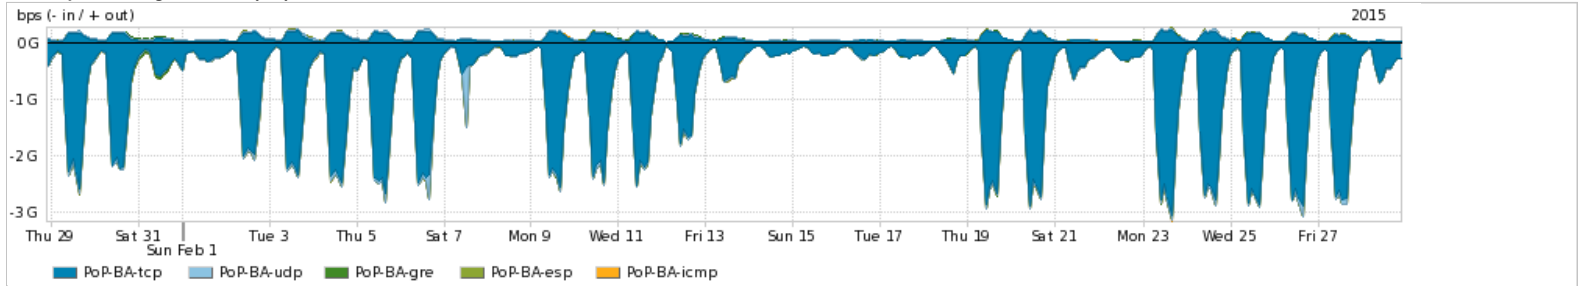

PROFILE	APPLICATION	IN	OUT	TOTAL	
☐	PoP-BA	ssdp	4.46 Mbps	1.27 Kbps	4.46 Mbps
☐	PoP-BA	smtp	2.23 Mbps	713.94 Kbps	2.94 Mbps
☐	PoP-BA	ntp	26.19 Kbps	2.78 Mbps	2.80 Mbps
☐	PoP-BA	ssh	2.29 Mbps	112.66 Kbps	2.40 Mbps
☐	PoP-BA	dns	1.11 Mbps	822.32 Kbps	1.93 Mbps

Distribuição do tráfego do PoP-BA por protocolo

Average | Max | PCT95

PROFILE	PROTOCOL	IN	OUT	TOTAL	
☒	PoP-BA	tcp	805.71 Mbps	68.66 Mbps	874.36 Mbps
☒	PoP-BA	udp	28.57 Mbps	15.78 Mbps	44.35 Mbps
☒	PoP-BA	gre	2.33 Mbps	2.43 Mbps	4.76 Mbps
☒	PoP-BA	esp	1.96 Mbps	1.28 Mbps	3.24 Mbps
☒	PoP-BA	icmp	234.59 Kbps	173.60 Kbps	408.19 Kbps
☐	PoP-BA	ipv6	5.14 Kbps	636.00 bps	5.77 Kbps
☐	PoP-BA	pim	2.00 bps	31.00 bps	33.00 bps
☐	PoP-BA	rsvp	2.00 bps	0.00 bps	2.00 bps

For assistance with this product, please contact support@arbornetworks.com.