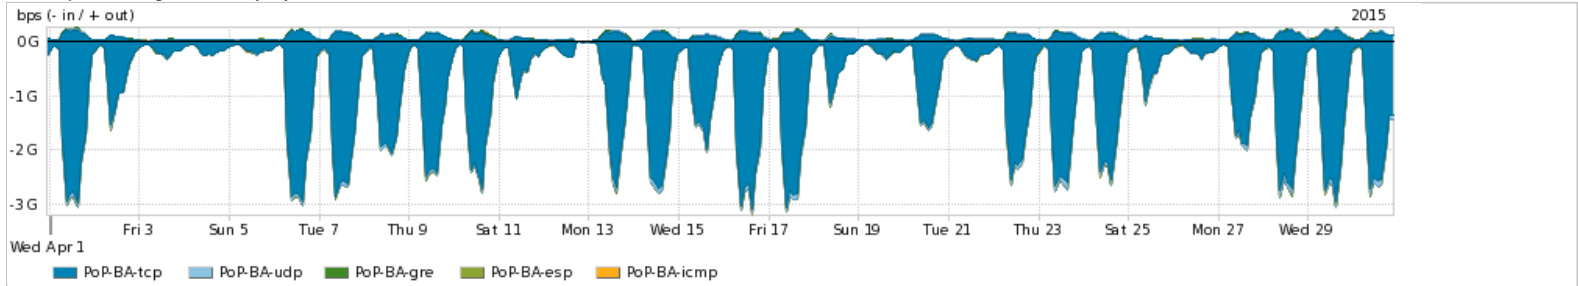

PROFILE	APPLICATION	IN	OUT	TOTAL
☐	PoP-BA	ntp	59.80 Kbps	3.38 Mbps
☐	PoP-BA	smtp	2.25 Mbps	871.60 Kbps
☐	PoP-BA	ssh	1.33 Mbps	647.55 Kbps
☐	PoP-BA	dns	1.08 Mbps	553.70 Kbps
☐	PoP-BA	bittorrent	681.18 Kbps	161.07 Kbps

Distribuição do tráfego do PoP-BA por protocolo

Average | Max | PCT95

PROFILE	PROTOCOL	IN	OUT	TOTAL
☒	PoP-BA	tcp	915.42 Mbps	72.06 Mbps
☒	PoP-BA	udp	31.85 Mbps	11.07 Mbps
☒	PoP-BA	gre	1.82 Mbps	3.82 Mbps
☒	PoP-BA	esp	2.13 Mbps	1.25 Mbps
☒	PoP-BA	icmp	204.53 Kbps	186.19 Kbps
☐	PoP-BA	ipv6	1.74 Kbps	840.00 bps
☐	PoP-BA	ipv6-icmp	227.00 bps	19.00 bps
☐	PoP-BA	pim	1.00 bps	17.00 bps
☐	PoP-BA	rsvp	1.00 bps	0.00 bps

For assistance with this product, please contact support@arbornetworks.com.