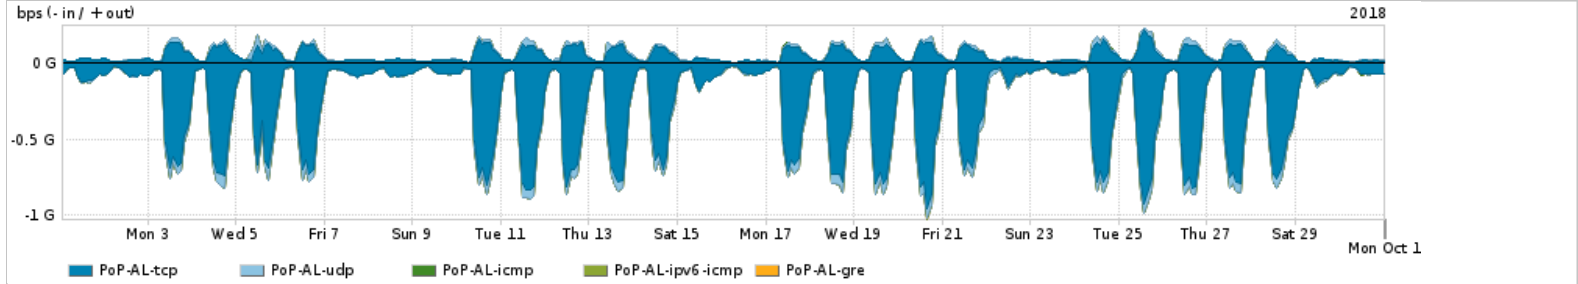

PROFILE	APPLICATION	IN	OUT	TOTAL
☒	PoP-AL	other UDP	5.32 Mbps	3.80 Mbps	9.12 Mbps
☐	PoP-AL	macromedia-fcs	356.05 Kbps	3.64 Mbps	3.99 Mbps
☐	PoP-AL	rsync	1.59 Mbps	66.00 bps	1.59 Mbps
☐	PoP-AL	ssh	409.23 Kbps	615.67 Kbps	1.02 Mbps
☐	PoP-AL	xmpp	274.34 Kbps	185.21 Kbps	459.55 Kbps
☐	PoP-AL	dns	253.31 Kbps	168.76 Kbps	422.06 Kbps

Distribuição do tráfego do PoP-AL por protocolo

Average | Max | PCT95

	PROFILE	PROTOCOL	IN	OUT	TOTAL
☒	PoP-AL	tcp	269.49 Mbps	49.57 Mbps	319.05 Mbps
☒	PoP-AL	udp	21.18 Mbps	9.36 Mbps	30.55 Mbps
☒	PoP-AL	icmp	52.32 Kbps	70.17 Kbps	122.48 Kbps
☒	PoP-AL	ipv6-icmp	65.00 bps	0.00 bps	65.00 bps
☒	PoP-AL	gre	4.00 bps	14.00 bps	18.00 bps
☐	PoP-AL	ipv6	4.00 bps	0.00 bps	4.00 bps
☐	PoP-AL	ipencap	1.00 bps	0.00 bps	1.00 bps
☐	PoP-AL	vrrp	0.00 bps	0.00 bps	0.00 bps

For assistance with this product, please contact support at <https://support.arbornetworks.com>