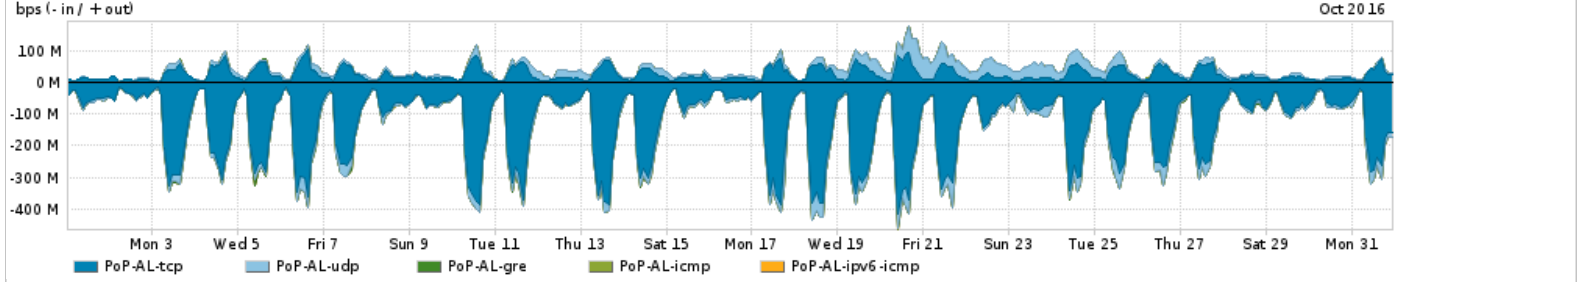

PROFILE	APPLICATION	IN	OUT	TOTAL
☒	PoP-AL		quit	1.89 Mbps	2.00 Mbps
☐	PoP-AL		telnet	62.43 Kbps	399.42 Kbps
☐	PoP-AL		ssh	149.17 Kbps	376.21 Kbps
☐	PoP-AL	macromedia-fcs		307.93 Kbps	327.53 Kbps
☐	PoP-AL		bittorrent	73.82 Kbps	279.99 Kbps
☐	PoP-AL		dns	169.24 Kbps	242.39 Kbps

Distribuição do tráfego do PoP-AL por protocolo

Average | Max | PCT95

	PROFILE	PROTOCOL	IN	OUT	TOTAL
☒	PoP-AL		tcp	128.05 Mbps	153.47 Mbps
☒	PoP-AL		udp	12.83 Mbps	28.64 Mbps
☒	PoP-AL		gre	308.35 Kbps	342.70 Kbps
☒	PoP-AL		icmp	17.64 Kbps	32.68 Kbps
☒	PoP-AL		ipv6-icmp	11.00 bps	11.00 bps
☐	PoP-AL		ipv6	1.00 bps	2.00 bps
☐	PoP-AL		sctp	0.00 bps	0.00 bps
☐	PoP-AL		253	0.00 bps	0.00 bps

For assistance with this product, please contact support@arbornetworks.com.