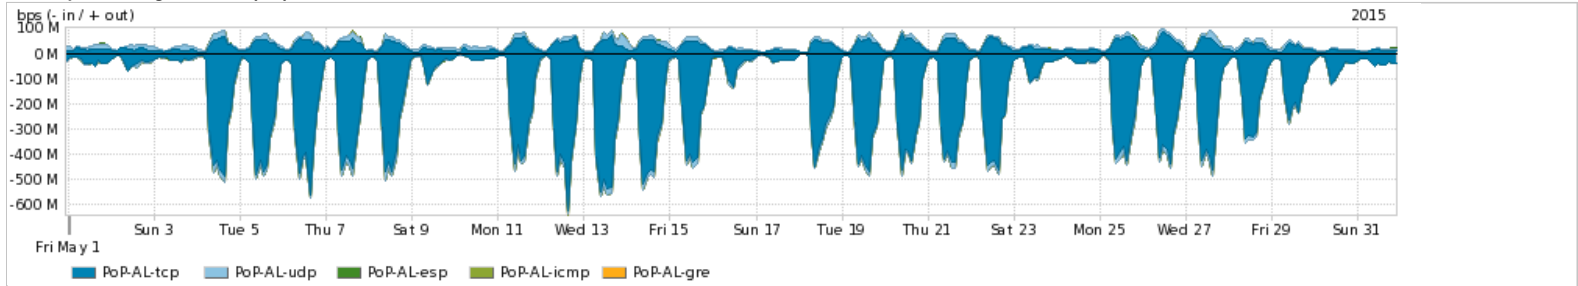

PROFILE	APPLICATION	IN	OUT	TOTAL	
☐	PoP-AL	cvs	287.78 Kbps	9.22 Kbps	297.00 Kbps
☐	PoP-AL	dns	177.22 Kbps	83.46 Kbps	260.68 Kbps
☐	PoP-AL	bittorrent	85.07 Kbps	136.22 Kbps	221.29 Kbps
☐	PoP-AL	ssh	91.99 Kbps	117.24 Kbps	209.23 Kbps
☐	PoP-AL	smtp	49.32 Kbps	109.25 Kbps	158.57 Kbps

Distribuição do tráfego do PoP-AL por protocolo

Average | Max | PCT95

PROFILE	PROTOCOL	IN	OUT	TOTAL	
☒	PoP-AL	tcp	155.84 Mbps	24.61 Mbps	180.46 Mbps
☒	PoP-AL	udp	7.41 Mbps	10.28 Mbps	17.69 Mbps
☒	PoP-AL	esp	39.90 Kbps	117.61 Kbps	157.51 Kbps
☒	PoP-AL	icmp	68.83 Kbps	64.68 Kbps	133.51 Kbps
☒	PoP-AL	gre	21.81 Kbps	3.33 Kbps	25.14 Kbps
☐	PoP-AL	ipv6	1.00 bps	1.00 bps	2.00 bps

For assistance with this product, please contact support@arbornetworks.com.