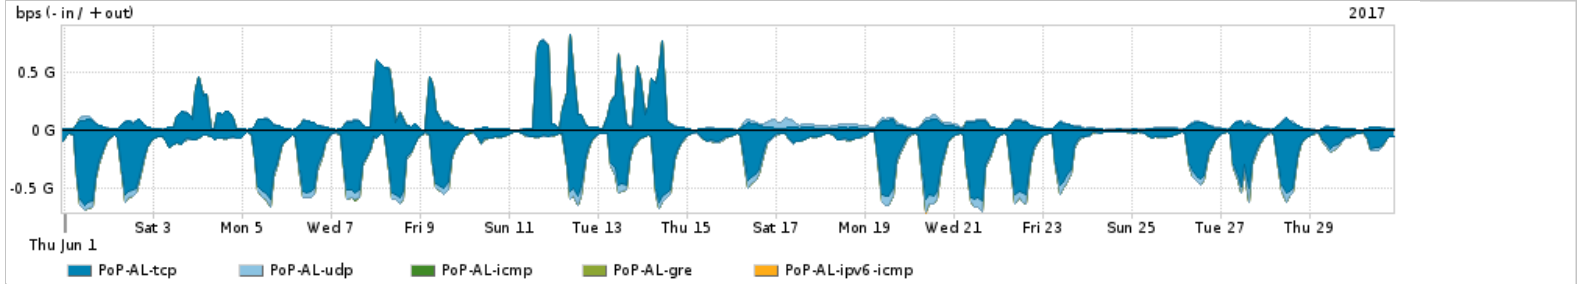

PROFILE	APPLICATION	IN	OUT	TOTAL	
☒	PoP-AL		other UDP	5.17 Mbps	6.79 Mbps	11.96 Mbps
☐	PoP-AL		macromedia-fcs	608.77 Kbps	32.89 Kbps	641.66 Kbps
☐	PoP-AL		ssh	133.26 Kbps	409.25 Kbps	542.51 Kbps
☐	PoP-AL		dns	215.87 Kbps	139.87 Kbps	355.73 Kbps
☐	PoP-AL		telnet	25.28 Kbps	271.43 Kbps	296.70 Kbps
☐	PoP-AL		smtp	65.17 Kbps	123.73 Kbps	188.89 Kbps

Distribuição do tráfego do PoP-AL por protocolo

Average | Max | PCT95

	PROFILE	PROTOCOL	IN	OUT	TOTAL	
☒	PoP-AL		tcp	183.25 Mbps	72.37 Mbps	255.62 Mbps
☒	PoP-AL		udp	20.27 Mbps	8.46 Mbps	28.73 Mbps
☒	PoP-AL		icmp	23.54 Kbps	20.16 Kbps	43.70 Kbps
☒	PoP-AL		gre	291.00 bps	0.00 bps	291.00 bps
☒	PoP-AL		ipv6-icmp	36.00 bps	8.00 bps	44.00 bps
☐	PoP-AL		ipv6	0.00 bps	2.00 bps	2.00 bps
☐	PoP-AL		sctp	1.00 bps	0.00 bps	1.00 bps

For assistance with this product, please contact support@arbornetworks.com.