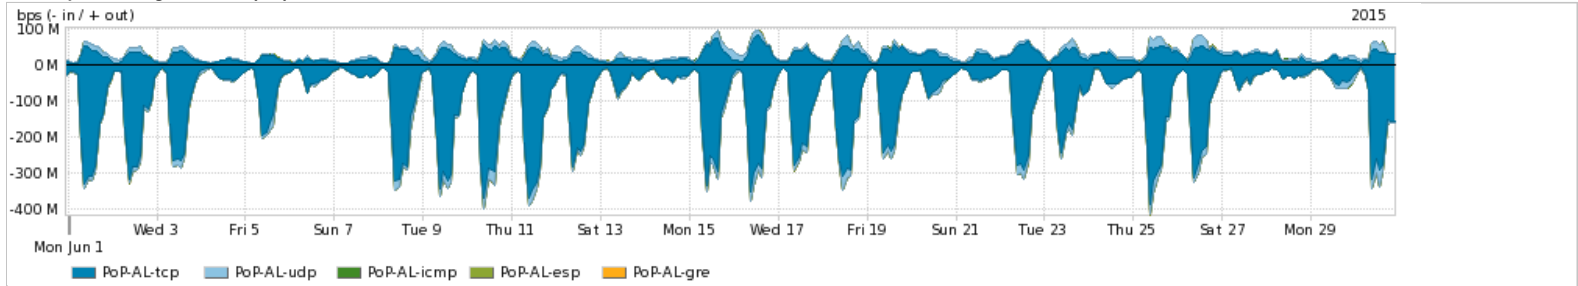

PROFILE	APPLICATION	IN	OUT	TOTAL	
☐	PoP-AL	macromedia-fcs	455.63 Kbps	14.46 Kbps	470.09 Kbps
☐	PoP-AL	ssh	109.02 Kbps	118.48 Kbps	227.49 Kbps
☐	PoP-AL	dns	151.75 Kbps	74.76 Kbps	226.51 Kbps
☐	PoP-AL	sip	113.61 Kbps	103.79 Kbps	217.40 Kbps
☐	PoP-AL	bittorrent	73.90 Kbps	138.50 Kbps	212.40 Kbps

Distribuição do tráfego do PoP-AL por protocolo

Average | Max | PCT95

PROFILE	PROTOCOL	IN	OUT	TOTAL	
☒	PoP-AL	tcp	99.23 Mbps	23.94 Mbps	123.17 Mbps
☒	PoP-AL	udp	7.07 Mbps	8.13 Mbps	15.20 Mbps
☒	PoP-AL	icmp	64.68 Kbps	62.43 Kbps	127.11 Kbps
☒	PoP-AL	esp	18.06 Kbps	105.19 Kbps	123.24 Kbps
☒	PoP-AL	gre	21.53 Kbps	3.40 Kbps	24.93 Kbps
☐	PoP-AL	ipv6	0.00 bps	8.00 bps	8.00 bps
☐	PoP-AL	61	0.00 bps	0.00 bps	0.00 bps

For assistance with this product, please contact support@arbornetworks.com.