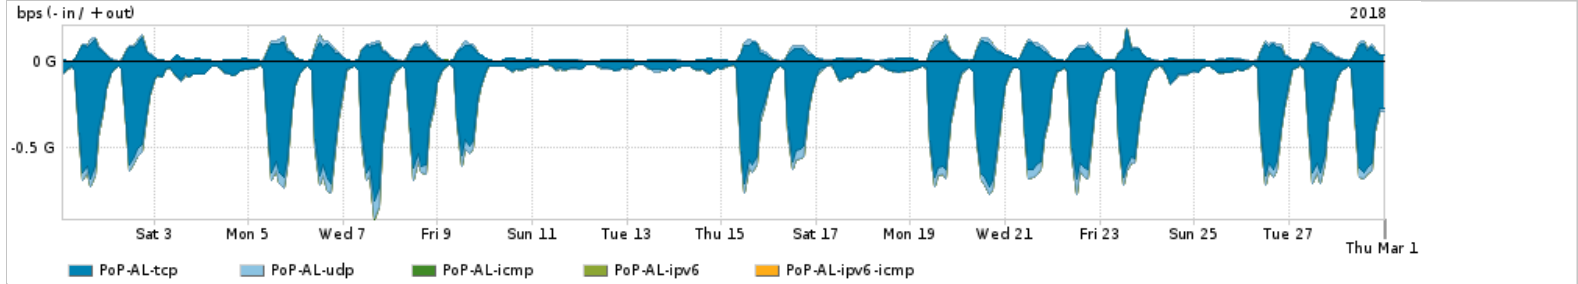

PROFILE	APPLICATION	IN	OUT	TOTAL
☒	PoP-AL	other UDP	5.46 Mbps	3.25 Mbps	8.71 Mbps
☐	PoP-AL	macromedia-fcs	1.43 Mbps	72.10 Kbps	1.50 Mbps
☐	PoP-AL	ssh	143.11 Kbps	290.23 Kbps	433.34 Kbps
☐	PoP-AL	smtp	204.58 Kbps	215.98 Kbps	420.56 Kbps
☐	PoP-AL	dns	229.84 Kbps	124.19 Kbps	354.03 Kbps
☐	PoP-AL	xmpp	101.58 Kbps	53.24 Kbps	154.82 Kbps

Distribuição do tráfego do PoP-AL por protocolo

Average | Max | PCT95

	PROFILE	PROTOCOL	IN	OUT	TOTAL
☒	PoP-AL	tcp	210.15 Mbps	35.65 Mbps	245.80 Mbps
☒	PoP-AL	udp	16.72 Mbps	6.68 Mbps	23.39 Mbps
☒	PoP-AL	icmp	42.55 Kbps	48.34 Kbps	90.88 Kbps
☒	PoP-AL	ipv6	81.00 bps	1.00 bps	82.00 bps
☒	PoP-AL	ipv6-icmp	56.00 bps	2.00 bps	58.00 bps
☐	PoP-AL	gre	14.00 bps	3.00 bps	17.00 bps
☐	PoP-AL	sctp	0.00 bps	0.00 bps	0.00 bps

For assistance with this product, please contact support at <https://support.arbornetworks.com>