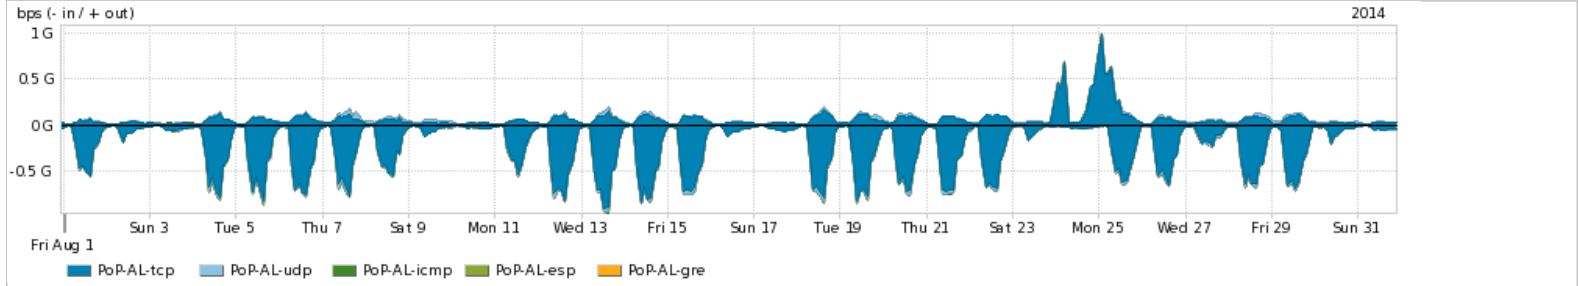

PROFILE	APPLICATION	IN	OUT	TOTAL
☐	PoP-AL	ssh	85.96 Kbps	1.22 Mbps
☐	PoP-AL	sip	1.02 Mbps	34.72 Kbps
☒	PoP-AL	macromedia-fcs	970.70 Kbps	24.15 Kbps
☐	PoP-AL	smtp	253.06 Kbps	204.40 Kbps
☐	PoP-AL	dns	280.10 Kbps	159.32 Kbps

Distribuição do tráfego do PoP-AL por protocolo

Average | Max | PCT95

PROFILE	PROTOCOL	IN	OUT	TOTAL
☒	PoP-AL	tcp	231.91 Mbps	59.13 Mbps
☒	PoP-AL	udp	12.28 Mbps	13.05 Mbps
☒	PoP-AL	icmp	171.91 Kbps	182.88 Kbps
☒	PoP-AL	esp	913.00 bps	236.00 bps
☒	PoP-AL	gre	344.00 bps	291.00 bps
☐	PoP-AL	ipv6	2.00 bps	27.00 bps
☐	PoP-AL	ipv6-icmp	0.00 bps	0.00 bps
☐	PoP-AL	pim	0.00 bps	0.00 bps
☐	PoP-AL	igmp	0.00 bps	0.00 bps
☐	PoP-AL	rsvp	0.00 bps	0.00 bps

For assistance with this product, please contact support@arbornetworks.com.