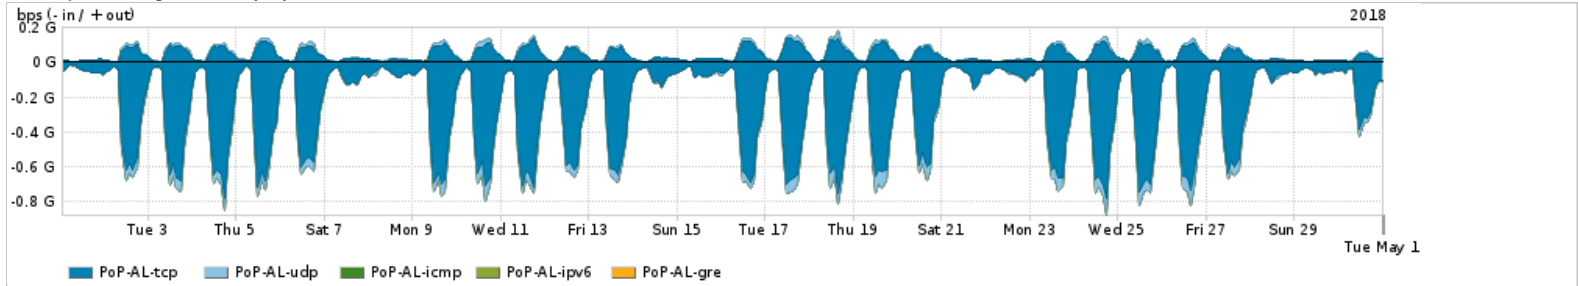

PROFILE	APPLICATION	IN	OUT	TOTAL
☒	PoP-AL	other UDP	6.75 Mbps	2.86 Mbps	9.61 Mbps
☐	PoP-AL	macromedia-fcs	1.67 Mbps	52.76 Kbps	1.72 Mbps
☐	PoP-AL	ssh	220.61 Kbps	402.34 Kbps	622.95 Kbps
☐	PoP-AL	dns	357.28 Kbps	151.11 Kbps	508.39 Kbps
☐	PoP-AL	xmpp	142.94 Kbps	87.24 Kbps	230.18 Kbps
☐	PoP-AL	sip	85.83 Kbps	17.69 Kbps	103.51 Kbps

Distribuição do tráfego do PoP-AL por protocolo

Average | Max | PCT95

	PROFILE	PROTOCOL	IN	OUT	TOTAL
☒	PoP-AL	tcp	248.04 Mbps	40.98 Mbps	289.02 Mbps
☒	PoP-AL	udp	20.62 Mbps	7.08 Mbps	27.69 Mbps
☒	PoP-AL	icmp	34.13 Kbps	35.96 Kbps	70.10 Kbps
☒	PoP-AL	ipv6	108.00 bps	1.00 bps	109.00 bps
☒	PoP-AL	gre	55.00 bps	11.00 bps	66.00 bps
☐	PoP-AL	ipv6-icmp	55.00 bps	2.00 bps	57.00 bps
☐	PoP-AL	sctp	29.00 bps	0.00 bps	29.00 bps

For assistance with this product, please contact support at <https://support.arbornetworks.com>