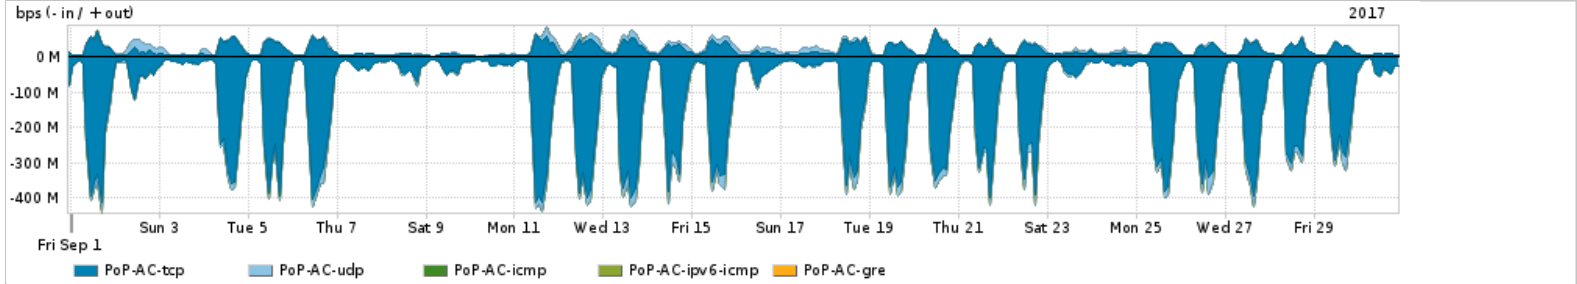

PROFILE	APPLICATION	IN	OUT	TOTAL	
☒	PoP-AC		other UDP	1.90 Mbps	4.26 Mbps	6.16 Mbps
☐	PoP-AC		dns	382.32 Kbps	106.33 Kbps	488.65 Kbps
☐	PoP-AC		ssh	217.21 Kbps	70.80 Kbps	288.01 Kbps
☐	PoP-AC		smtp	63.61 Kbps	24.14 Kbps	87.75 Kbps
☐	PoP-AC		macromedia-fcs	72.31 Kbps	11.01 Kbps	83.32 Kbps
☐	PoP-AC		xmpp	35.20 Kbps	29.64 Kbps	64.85 Kbps

Distribuição do tráfego do PoP-AC por protocolo

Average | Max | PCT95

	PROFILE	PROTOCOL	IN	OUT	TOTAL	
☒	PoP-AC		tcp	116.17 Mbps	17.29 Mbps	133.46 Mbps
☒	PoP-AC		udp	8.63 Mbps	4.86 Mbps	13.49 Mbps
☒	PoP-AC		icmp	14.68 Kbps	21.37 Kbps	36.05 Kbps
☒	PoP-AC		ipv6-icmp	54.00 bps	11.00 bps	65.00 bps
☒	PoP-AC		gre	25.00 bps	0.00 bps	25.00 bps
☐	PoP-AC		ipv6	13.00 bps	2.00 bps	15.00 bps
☐	PoP-AC		rsvp	1.00 bps	0.00 bps	1.00 bps

For assistance with this product, please contact support at <https://support.arbornetworks.com>