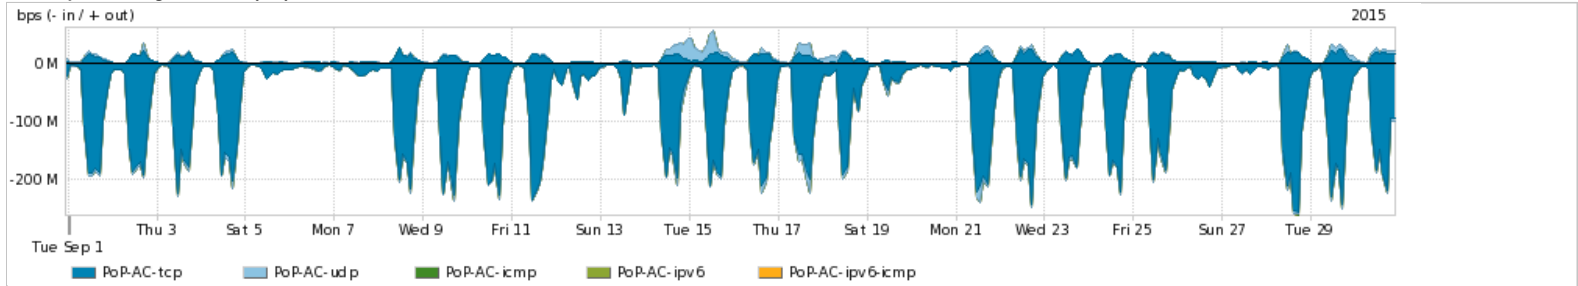

PROFILE	APPLICATION	IN	OUT	TOTAL	
☐	PoP-AC	macromedia-fcs	321.98 Kbps	5.50 Kbps	327.47 Kbps
☐	PoP-AC	ssh	39.17 Kbps	56.71 Kbps	95.88 Kbps
☐	PoP-AC	rdp	4.10 Kbps	60.58 Kbps	64.69 Kbps
☐	PoP-AC	bittorrent	10.27 Kbps	36.91 Kbps	47.18 Kbps
☐	PoP-AC	smtp	22.91 Kbps	8.67 Kbps	31.58 Kbps

Distribuição do tráfego do PoP-AC por protocolo

Average | Max | PCT95

PROFILE	PROTOCOL	IN	OUT	TOTAL	
☒	PoP-AC	tcp	66.02 Mbps	6.81 Mbps	72.83 Mbps
☒	PoP-AC	udp	2.27 Mbps	2.55 Mbps	4.81 Mbps
☒	PoP-AC	icmp	13.74 Kbps	9.24 Kbps	22.98 Kbps
☒	PoP-AC	ipv6	765.00 bps	3.54 Kbps	4.31 Kbps
☒	PoP-AC	ipv6-icmp	2.00 bps	0.00 bps	2.00 bps

For assistance with this product, please contact support@arbornetworks.com.