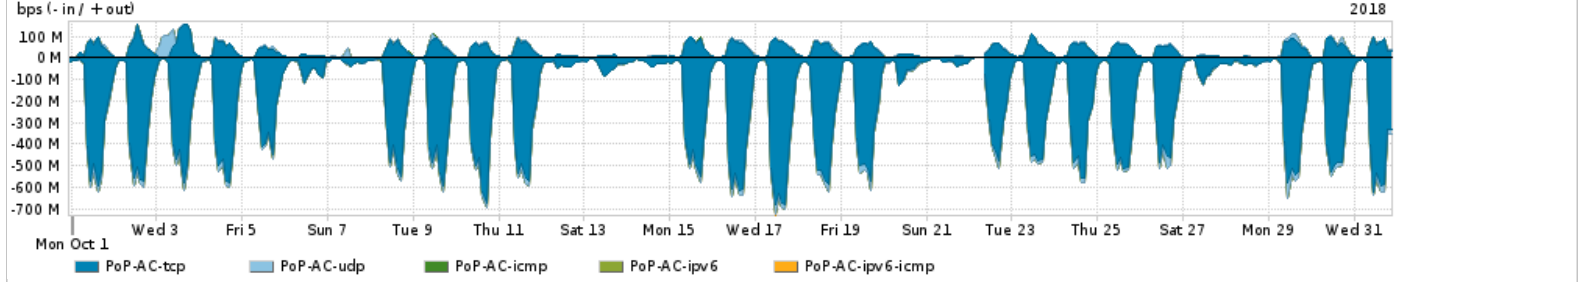

PROFILE	APPLICATION	IN	OUT	TOTAL
☒	PoP-AC	other TCP	2.13 Mbps	1.34 Mbps	3.47 Mbps
☐	PoP-AC	macromedia-fcs	82.76 Kbps	959.23 Kbps	1.04 Mbps
☐	PoP-AC	dns	354.93 Kbps	119.84 Kbps	474.77 Kbps
☐	PoP-AC	xmpp	156.91 Kbps	92.62 Kbps	249.53 Kbps
☐	PoP-AC	ssh	126.58 Kbps	93.80 Kbps	220.38 Kbps
☐	PoP-AC	smtp	50.31 Kbps	24.90 Kbps	75.21 Kbps

Distribuição do tráfego do PoP-AC por protocolo

Average | Max | PCT95

	PROFILE	PROTOCOL	IN	OUT	TOTAL
☒	PoP-AC	tcp	192.91 Mbps	28.97 Mbps	221.88 Mbps
☒	PoP-AC	udp	9.82 Mbps	3.74 Mbps	13.56 Mbps
☒	PoP-AC	icmp	22.44 Kbps	49.17 Kbps	71.61 Kbps
☒	PoP-AC	ipv6	152.00 bps	101.00 bps	253.00 bps
☒	PoP-AC	ipv6-icmp	111.00 bps	10.00 bps	121.00 bps
☐	PoP-AC	sctp	3.00 bps	0.00 bps	3.00 bps
☐	PoP-AC	gre	1.00 bps	0.00 bps	1.00 bps

For assistance with this product, please contact support at <https://support.arbornetworks.com>