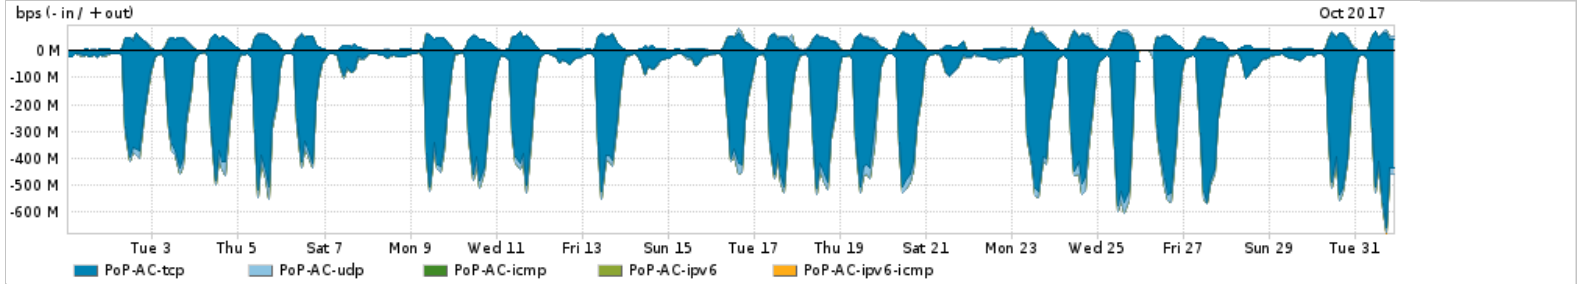

PROFILE	APPLICATION	IN	OUT	TOTAL	
☒	PoP-AC		other UDP	2.53 Mbps	979.72 Kbps	3.51 Mbps
☐	PoP-AC		dns	442.56 Kbps	114.65 Kbps	557.21 Kbps
☐	PoP-AC		ssh	249.12 Kbps	89.25 Kbps	338.37 Kbps
☐	PoP-AC		macromedia-fcs	27.40 Kbps	244.80 Kbps	272.20 Kbps
☐	PoP-AC		xmpp	84.21 Kbps	51.51 Kbps	135.72 Kbps
☐	PoP-AC		smtp	50.40 Kbps	20.39 Kbps	70.78 Kbps

Distribuição do tráfego do PoP-AC por protocolo

Average | Max | PCT95

	PROFILE	PROTOCOL	IN	OUT	TOTAL	
☒	PoP-AC		tcp	161.99 Mbps	21.98 Mbps	183.98 Mbps
☒	PoP-AC		udp	10.03 Mbps	1.77 Mbps	11.79 Mbps
☒	PoP-AC		icmp	12.56 Kbps	23.65 Kbps	36.21 Kbps
☒	PoP-AC		ipv6	174.00 bps	18.00 bps	192.00 bps
☒	PoP-AC		ipv6-icmp	53.00 bps	2.00 bps	55.00 bps
☐	PoP-AC		gre	5.00 bps	0.00 bps	5.00 bps

For assistance with this product, please contact support at <https://support.arbornetworks.com>