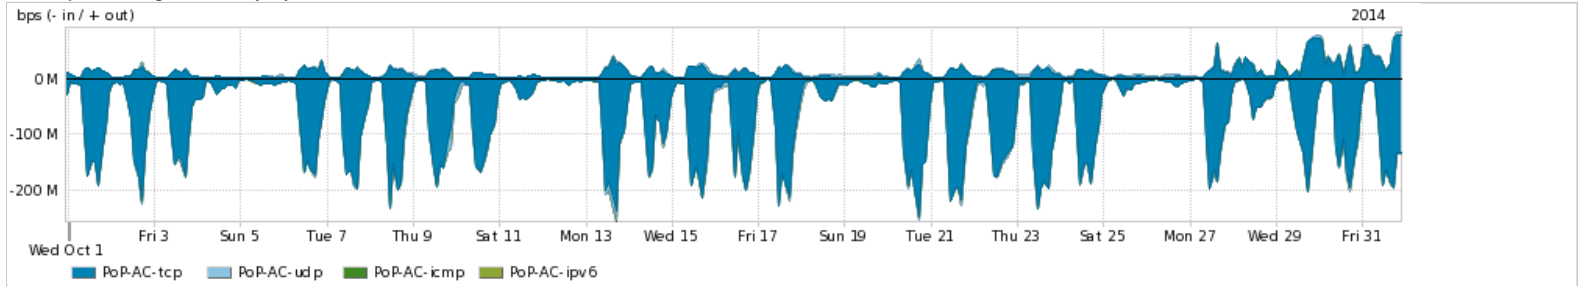

PROFILE	APPLICATION	IN	OUT	TOTAL	
☐	PoP-AC	opennap	5.00 Kbps	248.77 Kbps	253.77 Kbps
☐	PoP-AC	dns	71.67 Kbps	109.51 Kbps	181.18 Kbps
☐	PoP-AC	smtp	39.51 Kbps	19.41 Kbps	58.92 Kbps
☐	PoP-AC	bittorrent	15.31 Kbps	29.37 Kbps	44.68 Kbps
☐	PoP-AC	rdp	4.58 Kbps	37.45 Kbps	42.03 Kbps

Distribuição do tráfego do PoP-AC por protocolo

Average | Max | PCT95

PROFILE	PROTOCOL	IN	OUT	TOTAL	
☒	PoP-AC	tcp	66.38 Mbps	10.22 Mbps	76.61 Mbps
☒	PoP-AC	udp	1.52 Mbps	1.64 Mbps	3.15 Mbps
☒	PoP-AC	icmp	60.26 Kbps	61.97 Kbps	122.23 Kbps
☒	PoP-AC	ipv6	5.00 bps	1.00 bps	6.00 bps
☐	PoP-AC	ip	0.00 bps	0.00 bps	0.00 bps
☐	PoP-AC	ipv6-icmp	0.00 bps	0.00 bps	0.00 bps

For assistance with this product, please contact support@arbornetworks.com.