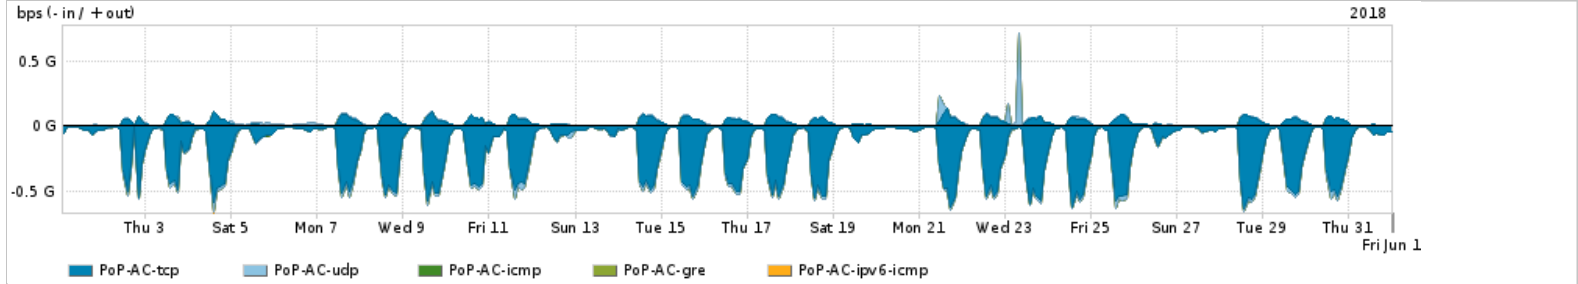

PROFILE	APPLICATION	IN	OUT	TOTAL
☒	PoP-AC	other TCP	5.11 Mbps	458.75 Kbps	5.57 Mbps
☐	PoP-AC	dns	324.70 Kbps	236.71 Kbps	561.41 Kbps
☐	PoP-AC	xmpp	87.18 Kbps	68.88 Kbps	156.06 Kbps
☐	PoP-AC	ssh	112.53 Kbps	26.40 Kbps	138.93 Kbps
☐	PoP-AC	sip	61.98 Kbps	2.00 bps	61.98 Kbps
☐	PoP-AC	smtp	44.09 Kbps	14.67 Kbps	58.76 Kbps

Distribuição do tráfego do PoP-AC por protocolo

Average | Max | PCT95

	PROFILE	PROTOCOL	IN	OUT	TOTAL
☒	PoP-AC	tcp	180.09 Mbps	24.72 Mbps	204.81 Mbps
☒	PoP-AC	udp	9.98 Mbps	6.57 Mbps	16.55 Mbps
☒	PoP-AC	icmp	15.80 Kbps	41.32 Kbps	57.11 Kbps
☒	PoP-AC	gre	1.17 Kbps	1.69 Kbps	2.85 Kbps
☒	PoP-AC	ipv6-icmp	126.00 bps	13.00 bps	139.00 bps
☐	PoP-AC	ipv6	2.00 bps	0.00 bps	2.00 bps
☐	PoP-AC	tls	1.00 bps	0.00 bps	1.00 bps

For assistance with this product, please contact support at <https://support.arbornetworks.com>