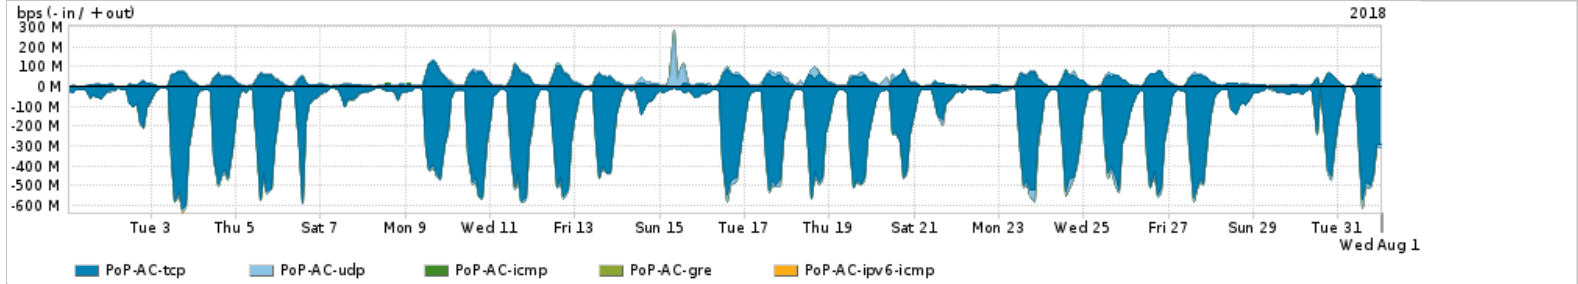

PROFILE	APPLICATION	IN	OUT	TOTAL
☒	PoP-AC	other TCP	3.73 Mbps	266.46 Kbps	4.00 Mbps
☐	PoP-AC	ldap	107.21 Kbps	1.78 Mbps	1.89 Mbps
☐	PoP-AC	ssh	1.05 Mbps	421.65 Kbps	1.47 Mbps
☐	PoP-AC	dns	285.09 Kbps	70.89 Kbps	355.97 Kbps
☐	PoP-AC	xmpp	95.42 Kbps	77.93 Kbps	173.35 Kbps
☐	PoP-AC	smtp	35.96 Kbps	13.23 Kbps	49.19 Kbps

Distribuição do tráfego do PoP-AC por protocolo

Average | Max | PCT95

	PROFILE	PROTOCOL	IN	OUT	TOTAL
☒	PoP-AC	tcp	166.69 Mbps	22.38 Mbps	189.07 Mbps
☒	PoP-AC	udp	5.88 Mbps	7.46 Mbps	13.34 Mbps
☒	PoP-AC	icmp	20.00 Kbps	51.50 Kbps	71.49 Kbps
☒	PoP-AC	gre	3.63 Kbps	15.33 Kbps	18.96 Kbps
☒	PoP-AC	ipv6-icmp	110.00 bps	11.00 bps	121.00 bps
☐	PoP-AC	sctp	5.00 bps	0.00 bps	5.00 bps
☐	PoP-AC	ipv6	0.00 bps	0.00 bps	0.00 bps

For assistance with this product, please contact support at <https://support.arbornetworks.com>