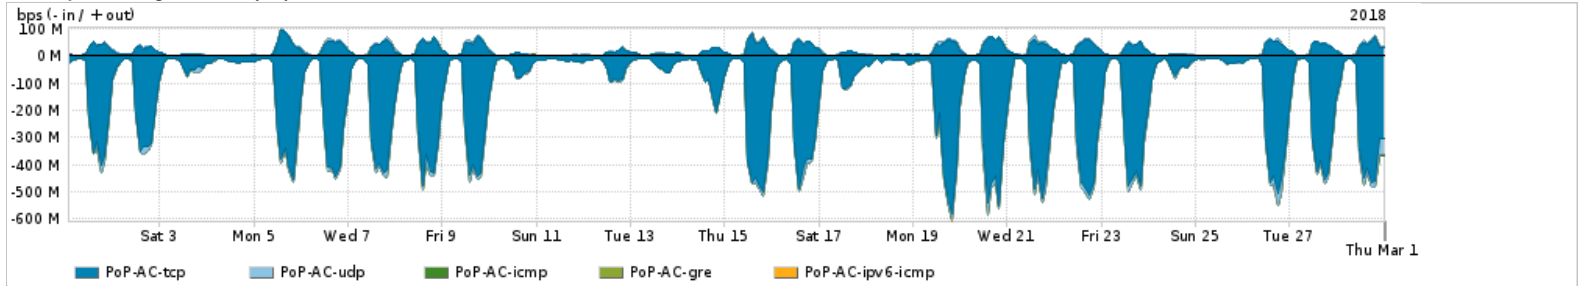

PROFILE	APPLICATION	IN	OUT	TOTAL
☒	PoP-AC	other UDP	1.64 Mbps	1.03 Mbps	2.66 Mbps
☐	PoP-AC	dns	351.53 Kbps	87.68 Kbps	439.21 Kbps
☐	PoP-AC	ssh	200.54 Kbps	51.41 Kbps	251.95 Kbps
☐	PoP-AC	xmpp	62.39 Kbps	33.63 Kbps	96.02 Kbps
☐	PoP-AC	sip	63.45 Kbps	32.00 bps	63.49 Kbps
☐	PoP-AC	yahoo	59.17 Kbps	61.00 bps	59.23 Kbps

Distribuição do tráfego do PoP-AC por protocolo

Average | Max | PCT95

	PROFILE	PROTOCOL	IN	OUT	TOTAL
☒	PoP-AC	tcp	145.11 Mbps	18.61 Mbps	163.72 Mbps
☒	PoP-AC	udp	6.57 Mbps	2.12 Mbps	8.69 Mbps
☒	PoP-AC	icmp	14.77 Kbps	29.27 Kbps	44.04 Kbps
☒	PoP-AC	gre	142.00 bps	11.00 bps	153.00 bps
☒	PoP-AC	ipv6-icmp	122.00 bps	10.00 bps	132.00 bps
☐	PoP-AC	ipv6	106.00 bps	2.00 bps	108.00 bps
☐	PoP-AC	ipv6-nonxt	1.00 bps	0.00 bps	1.00 bps
☐	PoP-AC	sctp	0.00 bps	0.00 bps	0.00 bps

For assistance with this product, please contact support at <https://support.arbornetworks.com>