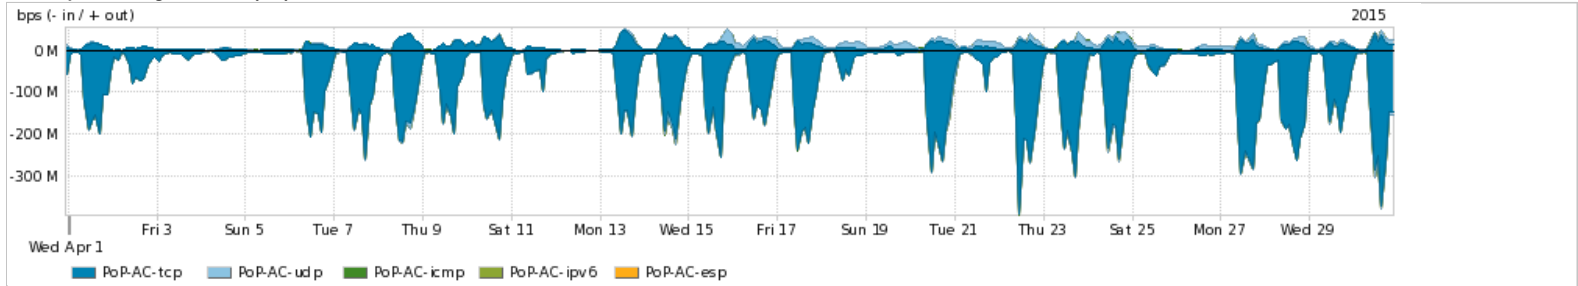

PROFILE	APPLICATION	IN	OUT	TOTAL	
☐	PoP-AC	macromedia-fcs	152.23 Kbps	6.21 Kbps	158.44 Kbps
☐	PoP-AC	bittorrent	15.33 Kbps	120.81 Kbps	136.14 Kbps
☐	PoP-AC	sip	72.67 Kbps	60.52 Kbps	133.19 Kbps
☐	PoP-AC	ssh	26.64 Kbps	26.72 Kbps	53.36 Kbps
☐	PoP-AC	xmpp	27.34 Kbps	12.09 Kbps	39.43 Kbps

Distribuição do tráfego do PoP-AC por protocolo

Average | Max | PCT95

PROFILE	PROTOCOL	IN	OUT	TOTAL	
☒	PoP-AC	tcp	72.04 Mbps	9.71 Mbps	81.75 Mbps
☒	PoP-AC	udp	1.44 Mbps	4.62 Mbps	6.06 Mbps
☒	PoP-AC	icmp	61.56 Kbps	65.77 Kbps	127.33 Kbps
☒	PoP-AC	ipv6	0.00 bps	7.00 bps	7.00 bps
☒	PoP-AC	esp	4.00 bps	0.00 bps	4.00 bps

For assistance with this product, please contact support@arbornetworks.com.