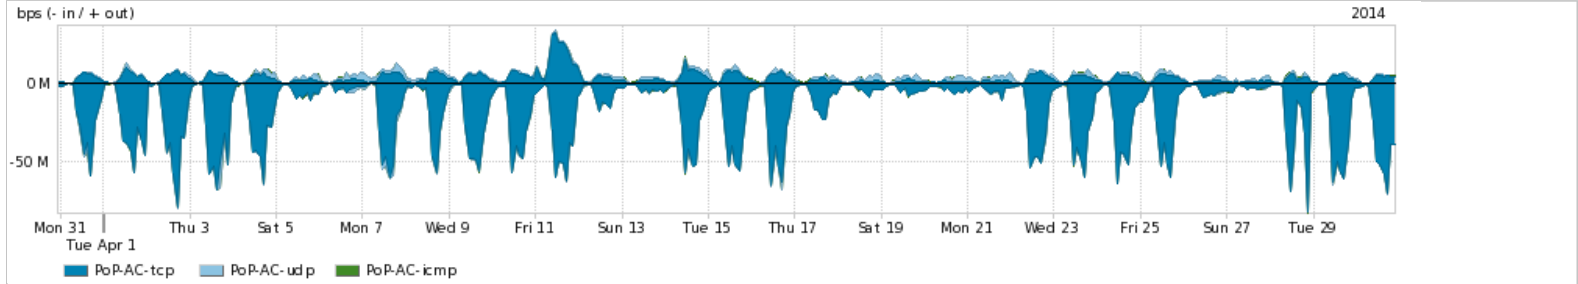

PROFILE	APPLICATION	IN	OUT	TOTAL
☒	PoP-AC	macromedia-fcs	29.23 Kbps	1.28 Kbps	30.50 Kbps
☐	PoP-AC	dns	20.13 Kbps	10.04 Kbps	30.18 Kbps
☐	PoP-AC	bittorrent	880.00 bps	19.87 Kbps	20.75 Kbps
☐	PoP-AC	rdp	647.00 bps	7.26 Kbps	7.90 Kbps
☐	PoP-AC	ssh	2.02 Kbps	4.10 Kbps	6.12 Kbps

Distribuição do tráfego do PoP-AC por protocolo

Average | Max | PCT95

	PROFILE	PROTOCOL	IN	OUT	TOTAL
☒	PoP-AC	tcp	17.62 Mbps	3.28 Mbps	20.90 Mbps
☒	PoP-AC	udp	294.71 Kbps	1.28 Mbps	1.57 Mbps
☒	PoP-AC	icmp	53.93 Kbps	53.10 Kbps	107.03 Kbps

For assistance with this product, please contact support@arbornetworks.com.