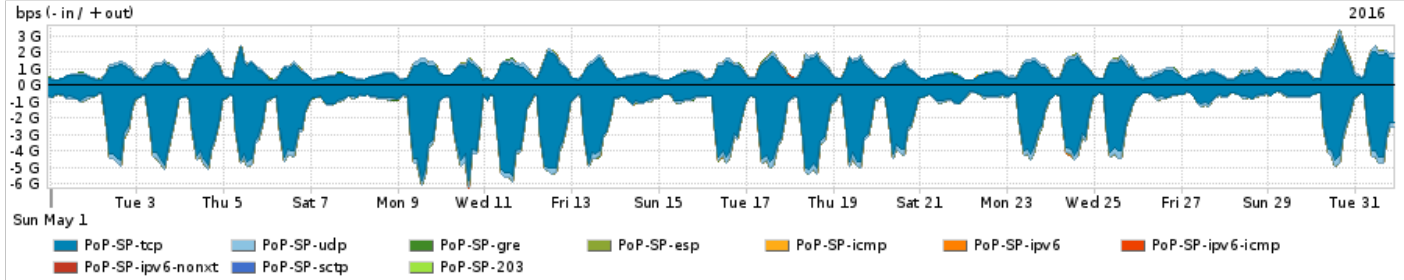

PROFILE	APPLICATION	IN	OUT	TOTAL	
☐	PoP-SP	other TCP	208.04 Mbps	210.27 Mbps	418.31 Mbps
☐	PoP-SP	other UDP	139.45 Mbps	103.33 Mbps	242.78 Mbps
☐	PoP-SP	rsync	82.44 Mbps	2.13 Mbps	84.57 Mbps
☐	PoP-SP	ssh	9.49 Mbps	9.88 Mbps	19.37 Mbps
☐	PoP-SP	dns	5.14 Mbps	10.78 Mbps	15.92 Mbps
☐	PoP-SP	macromedia-fcs	12.34 Mbps	1.28 Mbps	13.62 Mbps
☐	PoP-SP	smtp	7.13 Mbps	4.06 Mbps	11.20 Mbps
☐	PoP-SP	rdp	3.24 Mbps	3.14 Mbps	6.38 Mbps

Distribuição do tráfego do PoP-SP por protocolo

Average | Max | PCT95

PROFILE	PROTOCOL	IN	OUT	TOTAL	
☐	PoP-SP	tcp	1.92 Gbps	836.63 Mbps	2.75 Gbps
☐	PoP-SP	udp	146.35 Mbps	111.23 Mbps	257.58 Mbps
☐	PoP-SP	gre	1.55 Mbps	6.47 Mbps	8.02 Mbps
☐	PoP-SP	esp	1.43 Mbps	3.00 Mbps	4.43 Mbps
☐	PoP-SP	icmp	625.98 Kbps	1.28 Mbps	1.91 Mbps
☐	PoP-SP	ipv6	99.13 Kbps	78.95 Kbps	178.08 Kbps
☐	PoP-SP	ipv6-icmp	24.88 Kbps	9.34 Kbps	34.22 Kbps
☐	PoP-SP	ipv6-nonxt	2.00 bps	0.00 bps	2.00 bps
☐	PoP-SP	203	1.00 bps	0.00 bps	1.00 bps
☐	PoP-SP	sctp	1.00 bps	0.00 bps	1.00 bps

For assistance with this product, please contact support@arbornetworks.com.