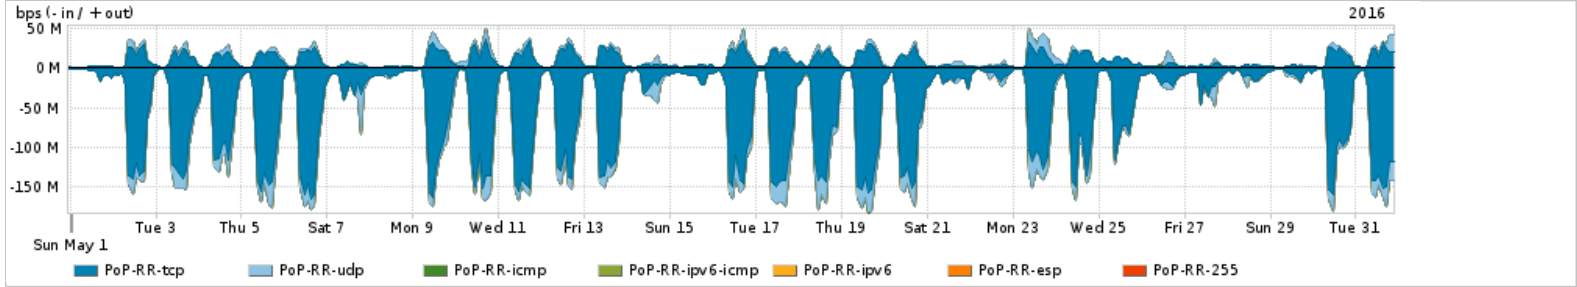

PROFILE	APPLICATION	IN	OUT	TOTAL	
☐	PoP-RR	bittorrent	81.81 Kbps	60.82 Kbps	142.64 Kbps
☐	PoP-RR	smtp	70.70 Kbps	65.40 Kbps	136.10 Kbps
☐	PoP-RR	macromedia-fcs	110.84 Kbps	7.65 Kbps	118.49 Kbps
☐	PoP-RR	ssh	99.26 Kbps	6.59 Kbps	105.86 Kbps
☐	PoP-RR	dns	80.60 Kbps	23.85 Kbps	104.45 Kbps
☐	PoP-RR	xmpp	33.70 Kbps	18.98 Kbps	52.68 Kbps

Distribuição do tráfego do PoP-RR por protocolo

Average | Max | PCT95

PROFILE	PROTOCOL	IN	OUT	TOTAL	
☐	PoP-RR	tcp	50.23 Mbps	9.27 Mbps	59.50 Mbps
☐	PoP-RR	udp	6.55 Mbps	2.28 Mbps	8.83 Mbps
☐	PoP-RR	icmp	12.86 Kbps	11.48 Kbps	24.35 Kbps
☐	PoP-RR	255	0.00 bps	0.00 bps	0.00 bps
☐	PoP-RR	esp	0.00 bps	0.00 bps	0.00 bps
☐	PoP-RR	ipv6-icmp	0.00 bps	0.00 bps	0.00 bps
☐	PoP-RR	ipv6	0.00 bps	0.00 bps	0.00 bps

For assistance with this product, please contact support@arbornetworks.com.