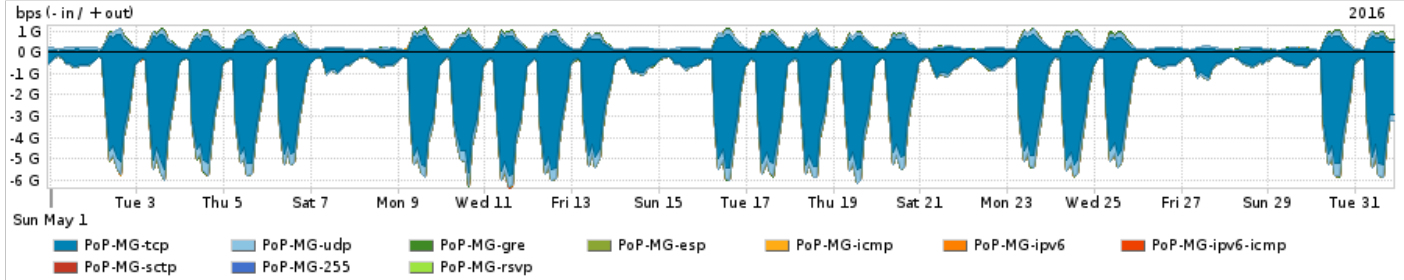

PROFILE	APPLICATION	IN	OUT	TOTAL	
☐	PoP-MG		other UDP	197.86 Mbps	69.82 Mbps	267.68 Mbps
☐	PoP-MG		other TCP	38.66 Mbps	32.73 Mbps	71.38 Mbps
☐	PoP-MG		ntp	734.52 Kbps	37.63 Mbps	38.36 Mbps
☐	PoP-MG		smtp	4.27 Mbps	4.14 Mbps	8.42 Mbps
☐	PoP-MG		macromedia-fcs	7.51 Mbps	809.06 Kbps	8.32 Mbps
☐	PoP-MG		ssh	5.29 Mbps	1.57 Mbps	6.86 Mbps
☐	PoP-MG		dns	3.70 Mbps	1.77 Mbps	5.47 Mbps
☐	PoP-MG		bittorrent	1.36 Mbps	1.71 Mbps	3.07 Mbps

Distribuição do tráfego do PoP-MG por protocolo

Average | Max | PCT95

	PROFILE	PROTOCOL	IN	OUT	TOTAL	
☐	PoP-MG		tcp	1.93 Gbps	316.56 Mbps	2.25 Gbps
☐	PoP-MG		udp	202.32 Mbps	109.60 Mbps	311.92 Mbps
☐	PoP-MG		gre	3.38 Mbps	18.54 Mbps	21.91 Mbps
☐	PoP-MG		esp	2.60 Mbps	219.43 Kbps	2.82 Mbps
☐	PoP-MG		icmp	409.23 Kbps	611.81 Kbps	1.02 Mbps
☐	PoP-MG		ipv6	487.81 Kbps	425.22 Kbps	913.03 Kbps
☐	PoP-MG		ipv6-icmp	1.61 Kbps	4.15 Kbps	5.76 Kbps
☐	PoP-MG		rsvp	0.00 bps	0.00 bps	0.00 bps
☐	PoP-MG		sctp	0.00 bps	0.00 bps	0.00 bps
☐	PoP-MG		255	0.00 bps	0.00 bps	0.00 bps

For assistance with this product, please contact support@arbornetworks.com.