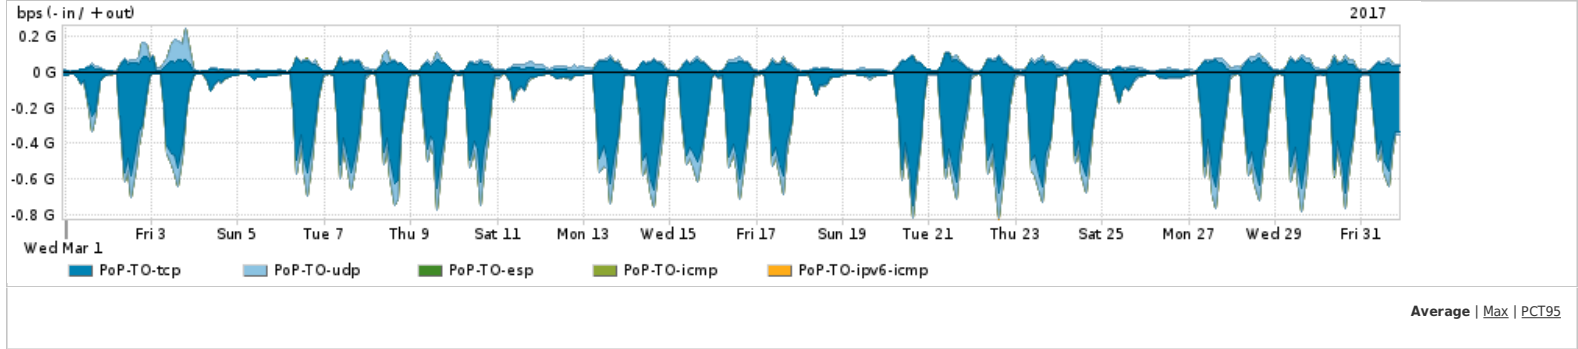

PROFILE	APPLICATION	IN	OUT	TOTAL	
☒	PoP-TO	other TCP		7.67 Mbps	2.81 Mbps	10.49 Mbps
☐	PoP-TO	macromedia-fcs		472.43 Kbps	60.29 Kbps	532.73 Kbps
☐	PoP-TO	dns		222.71 Kbps	90.14 Kbps	312.85 Kbps
☐	PoP-TO	xmpp		86.97 Kbps	64.33 Kbps	151.30 Kbps
☐	PoP-TO	qq		48.73 Kbps	86.96 Kbps	135.69 Kbps
☐	PoP-TO	ssh		48.66 Kbps	84.98 Kbps	133.64 Kbps

Distribuição do tráfego do PoP-TO por protocolo

	PROFILE	PROTOCOL	IN	OUT	TOTAL	
☒	PoP-TO	tcp		202.90 Mbps	28.57 Mbps	231.47 Mbps
☒	PoP-TO	udp		31.10 Mbps	12.73 Mbps	43.83 Mbps
☒	PoP-TO	esp		26.57 Kbps	18.12 Kbps	44.69 Kbps
☒	PoP-TO	icmp		18.23 Kbps	19.11 Kbps	37.34 Kbps
☒	PoP-TO	ipv6-icmp		216.00 bps	1.83 Kbps	2.05 Kbps
☐	PoP-TO	gre		322.00 bps	0.00 bps	322.00 bps
☐	PoP-TO	rsvp		0.00 bps	0.00 bps	0.00 bps
☐	PoP-TO	ipv6		0.00 bps	0.00 bps	0.00 bps

For assistance with this product, please contact support@arbornetworks.com.