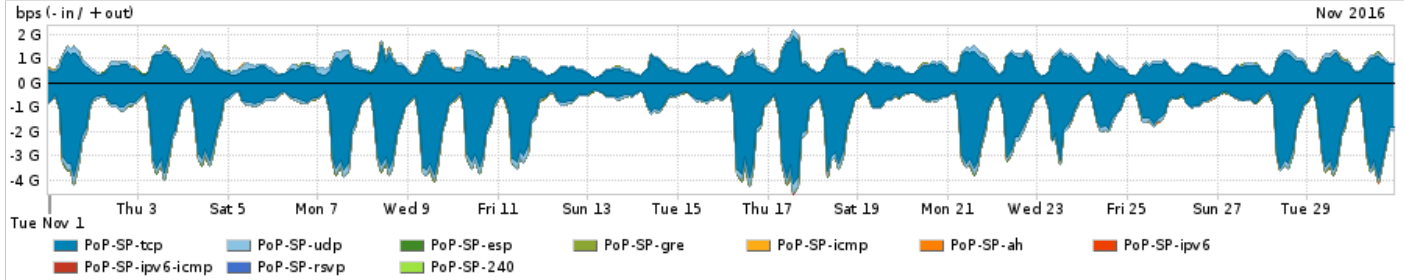

PROFILE	APPLICATION	IN	OUT	TOTAL	
☐	PoP-SP		other TCP	124.27 Mbps	153.47 Mbps	277.74 Mbps
☐	PoP-SP		other UDP	54.68 Mbps	77.19 Mbps	131.87 Mbps
☐	PoP-SP		quit	55.48 Mbps	20.41 Mbps	75.89 Mbps
☐	PoP-SP		ssh	7.48 Mbps	10.28 Mbps	17.76 Mbps
☐	PoP-SP		smtp	6.69 Mbps	5.42 Mbps	12.11 Mbps
☐	PoP-SP		rsync	9.52 Mbps	1.53 Mbps	11.05 Mbps
☐	PoP-SP		dns	4.24 Mbps	2.45 Mbps	6.69 Mbps
☐	PoP-SP		macromedia-fcs	5.28 Mbps	871.48 Kbps	6.16 Mbps

Distribuição do tráfego do PoP-SP por protocolo

Average | Max | PCT95

	PROFILE	PROTOCOL	IN	OUT	TOTAL	
☐	PoP-SP		tcp	1.39 Gbps	685.75 Mbps	2.07 Gbps
☐	PoP-SP		udp	115.79 Mbps	104.12 Mbps	219.92 Mbps
☐	PoP-SP		esp	7.80 Mbps	2.31 Mbps	10.11 Mbps
☐	PoP-SP		gre	1.60 Mbps	4.85 Mbps	6.45 Mbps
☐	PoP-SP		icmp	429.11 Kbps	1.07 Mbps	1.50 Mbps
☐	PoP-SP		ah	604.77 Kbps	165.43 Kbps	770.20 Kbps
☐	PoP-SP		ipv6	106.36 Kbps	25.02 Kbps	131.38 Kbps
☐	PoP-SP		ipv6-icmp	10.36 Kbps	9.54 Kbps	19.90 Kbps
☐	PoP-SP		rsvp	12.00 bps	0.00 bps	12.00 bps
☐	PoP-SP		240	0.00 bps	3.00 bps	3.00 bps

For assistance with this product, please contact support@arbornetworks.com.