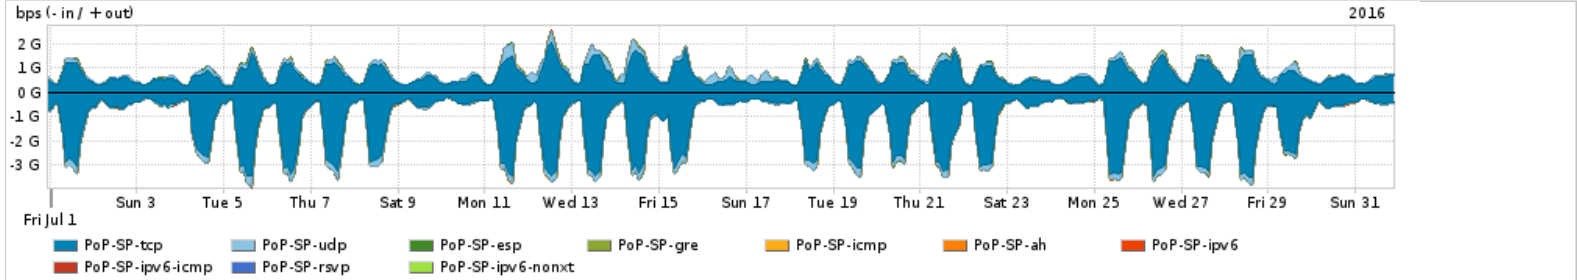

PROFILE	APPLICATION	IN	OUT	TOTAL	
☐	PoP-SP	other TCP	124.05 Mbps	139.43 Mbps	263.47 Mbps
☐	PoP-SP	other UDP	94.92 Mbps	114.13 Mbps	209.04 Mbps
☐	PoP-SP	rsync	30.97 Mbps	980.01 Kbps	31.95 Mbps
☐	PoP-SP	ssh	7.39 Mbps	9.89 Mbps	17.28 Mbps
☐	PoP-SP	smtp	6.23 Mbps	4.79 Mbps	11.02 Mbps
☐	PoP-SP	dns	3.80 Mbps	6.63 Mbps	10.43 Mbps
☐	PoP-SP	macromedia-fcs	7.34 Mbps	818.61 Kbps	8.16 Mbps
☐	PoP-SP	rdp	1.17 Mbps	2.17 Mbps	3.33 Mbps

Distribuição do tráfego do PoP-SP por protocolo

Average | Max | PCT95

PROFILE	PROTOCOL	IN	OUT	TOTAL	
☐	PoP-SP	tcp	1.22 Gbps	695.88 Mbps	1.92 Gbps
☐	PoP-SP	udp	100.66 Mbps	119.34 Mbps	220.00 Mbps
☐	PoP-SP	esp	1.90 Mbps	5.93 Mbps	7.83 Mbps
☐	PoP-SP	gre	1.19 Mbps	5.82 Mbps	7.01 Mbps
☐	PoP-SP	icmp	398.95 Kbps	1.11 Mbps	1.50 Mbps
☐	PoP-SP	ah	365.18 Kbps	62.07 Kbps	427.25 Kbps
☐	PoP-SP	ipv6	114.79 Kbps	50.88 Kbps	165.67 Kbps
☐	PoP-SP	ipv6-icmp	14.97 Kbps	6.63 Kbps	21.61 Kbps
☐	PoP-SP	rsvp	14.00 bps	0.00 bps	14.00 bps
☐	PoP-SP	ipv6-nonxt	11.00 bps	0.00 bps	11.00 bps

For assistance with this product, please contact support@arbornetworks.com.