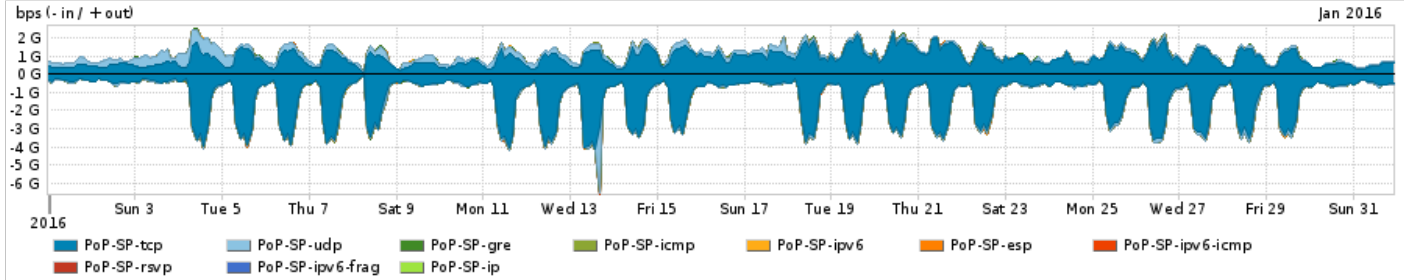

PROFILE	APPLICATION	IN	OUT	TOTAL	
☐	PoP-SP		other TCP	177.28 Mbps	240.51 Mbps	417.78 Mbps
☐	PoP-SP		other UDP	66.50 Mbps	183.37 Mbps	249.87 Mbps
☐	PoP-SP		dns	12.01 Mbps	42.71 Mbps	54.72 Mbps
☐	PoP-SP		macromedia-fcs	9.22 Mbps	41.38 Mbps	50.60 Mbps
☐	PoP-SP		rsync	28.58 Mbps	2.42 Mbps	31.00 Mbps
☐	PoP-SP		ssh	9.07 Mbps	15.95 Mbps	25.02 Mbps
☐	PoP-SP		rdp	3.98 Mbps	13.01 Mbps	16.99 Mbps
☐	PoP-SP		groupwise	5.30 Kbps	15.38 Mbps	15.38 Mbps

Distribuição do tráfego do PoP-SP por protocolo

Average | Max | PCT95

	PROFILE	PROTOCOL	IN	OUT	TOTAL	
☐	PoP-SP		tcp	1.29 Gbps	876.70 Mbps	2.16 Gbps
☐	PoP-SP		udp	80.47 Mbps	219.02 Mbps	299.49 Mbps
☐	PoP-SP		gre	1.63 Mbps	6.57 Mbps	8.20 Mbps
☐	PoP-SP		icmp	1.21 Mbps	1.30 Mbps	2.51 Mbps
☐	PoP-SP		ipv6	611.95 Kbps	1.02 Mbps	1.64 Mbps
☐	PoP-SP		esp	1.01 Mbps	503.65 Kbps	1.52 Mbps
☐	PoP-SP		ipv6-icmp	37.91 Kbps	17.93 Kbps	55.83 Kbps
☐	PoP-SP		rsvp	30.00 bps	0.00 bps	30.00 bps
☐	PoP-SP		ipv6-frag	0.00 bps	24.00 bps	24.00 bps
☐	PoP-SP		ip	0.00 bps	0.00 bps	0.00 bps

For assistance with this product, please contact support@arbornetworks.com.