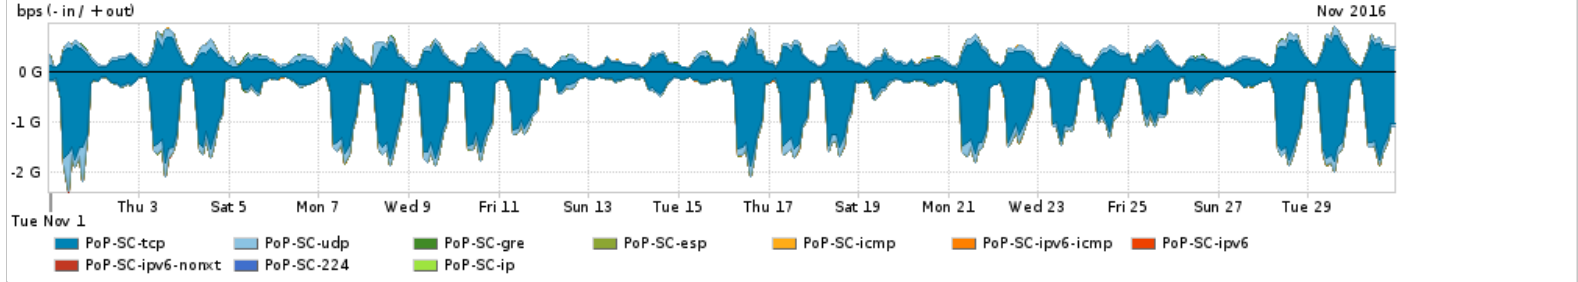

PROFILE	APPLICATION	IN	OUT	TOTAL	
☐	PoP-SC	other UDP	30.61 Mbps	51.88 Mbps	82.49 Mbps
☐	PoP-SC	other TCP	29.17 Mbps	18.23 Mbps	47.41 Mbps
☐	PoP-SC	quit	28.70 Mbps	7.96 Mbps	36.67 Mbps
☐	PoP-SC	rdp	1.13 Mbps	5.05 Mbps	6.18 Mbps
☐	PoP-SC	smtp	1.77 Mbps	2.91 Mbps	4.68 Mbps
☐	PoP-SC	ssh	3.16 Mbps	400.01 Kbps	3.56 Mbps
☐	PoP-SC	dns	2.46 Mbps	859.65 Kbps	3.32 Mbps
☐	PoP-SC	macromedia-fcs	1.97 Mbps	433.39 Kbps	2.40 Mbps

Distribuição do tráfego do PoP-SC por protocolo

Average | Max | PCT95

PROFILE	PROTOCOL	IN	OUT	TOTAL	
☐	PoP-SC	tcp	601.13 Mbps	269.27 Mbps	870.40 Mbps
☐	PoP-SC	udp	62.23 Mbps	62.80 Mbps	125.03 Mbps
☐	PoP-SC	gre	537.72 Kbps	2.34 Mbps	2.88 Mbps
☐	PoP-SC	esp	1.29 Mbps	13.05 Kbps	1.30 Mbps
☐	PoP-SC	icmp	191.69 Kbps	400.15 Kbps	591.84 Kbps
☐	PoP-SC	ipv6-icmp	52.64 Kbps	63.31 Kbps	115.95 Kbps
☐	PoP-SC	ipv6	47.54 Kbps	9.01 Kbps	56.55 Kbps
☐	PoP-SC	ipv6-nonxt	333.00 bps	0.00 bps	333.00 bps
☐	PoP-SC	ip	0.00 bps	0.00 bps	0.00 bps
☐	PoP-SC	224	0.00 bps	0.00 bps	0.00 bps

For assistance with this product, please contact support@arbornetworks.com.