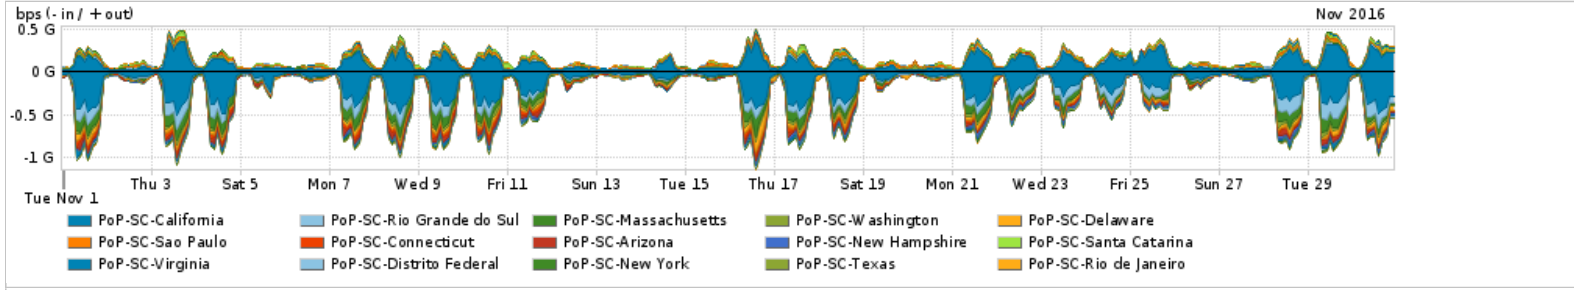

PROFILE	PROFILE	IN	OUT	TOTAL
☐	PoP-SC	PoP-TO	0.00 bps	464.00 bps

Distribuição do tráfego do PoP-SC por estado, província ou similar

Average | Max | PCT95

PROFILE	REGION	IN	OUT	TOTAL	
☐	PoP-SC	California	141.51 Mbps	90.46 Mbps	231.98 Mbps
☐	PoP-SC	Rio Grande do Sul	38.54 Mbps	3.13 Mbps	41.67 Mbps
☐	PoP-SC	Massachusetts	38.20 Mbps	1.20 Mbps	39.40 Mbps
☐	PoP-SC	Washington	12.79 Mbps	9.00 Mbps	21.79 Mbps
☐	PoP-SC	Delaware	17.93 Mbps	3.29 Mbps	21.22 Mbps
☐	PoP-SC	Sao Paulo	3.43 Mbps	13.76 Mbps	17.18 Mbps
☐	PoP-SC	Connecticut	14.40 Mbps	353.92 Kbps	14.75 Mbps
☐	PoP-SC	Arizona	13.81 Mbps	149.46 Kbps	13.96 Mbps
☐	PoP-SC	New Hampshire	11.16 Mbps	332.75 Kbps	11.49 Mbps
☐	PoP-SC	Santa Catarina	355.43 Kbps	10.76 Mbps	11.12 Mbps
☐	PoP-SC	Virginia	7.48 Mbps	3.45 Mbps	10.93 Mbps
☐	PoP-SC	Distrito Federal	7.16 Mbps	1.28 Mbps	8.44 Mbps
☐	PoP-SC	New York	5.92 Mbps	2.27 Mbps	8.20 Mbps
☐	PoP-SC	Texas	4.71 Mbps	2.58 Mbps	7.30 Mbps
☐	PoP-SC	Rio de Janeiro	949.89 Kbps	5.16 Mbps	6.11 Mbps