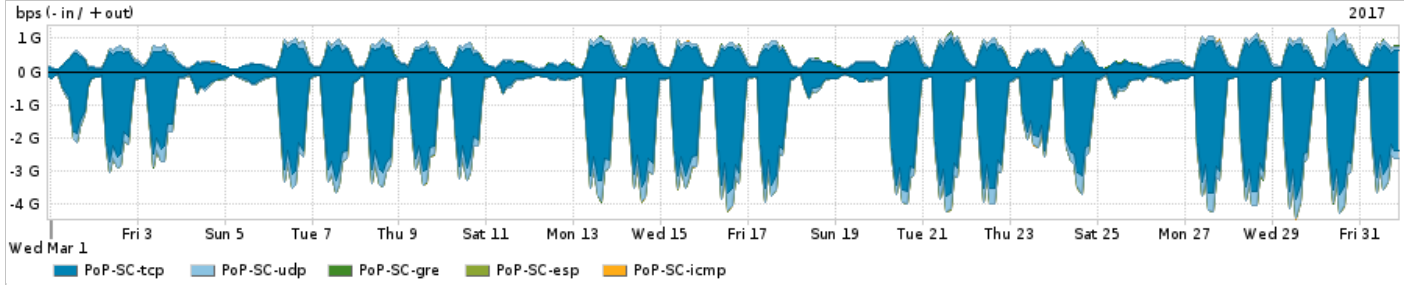

PROFILE	APPLICATION	IN	OUT	TOTAL
☒	PoP-SC	quit	118.50 Mbps	12.84 Mbps	131.34 Mbps
☒	PoP-SC	other UDP	41.92 Mbps	64.05 Mbps	105.97 Mbps
☒	PoP-SC	other TCP	27.45 Mbps	25.72 Mbps	53.16 Mbps
☐	PoP-SC	rdp	1.73 Mbps	6.13 Mbps	7.87 Mbps
☐	PoP-SC	smtp	2.19 Mbps	3.88 Mbps	6.07 Mbps
☐	PoP-SC	dns	1.83 Mbps	2.15 Mbps	3.98 Mbps
☐	PoP-SC	ssh	2.99 Mbps	671.14 Kbps	3.66 Mbps
☐	PoP-SC	macromedia-fcs	2.10 Mbps	1.05 Mbps	3.15 Mbps

Distribuição do tráfego do PoP-SC por protocolo

Average | Max | PCT95

	PROFILE	PROTOCOL	IN	OUT	TOTAL
☒	PoP-SC	tcp	1.32 Gbps	393.07 Mbps	1.71 Gbps
☒	PoP-SC	udp	163.22 Mbps	81.08 Mbps	244.30 Mbps
☒	PoP-SC	gre	405.17 Kbps	2.84 Mbps	3.25 Mbps
☒	PoP-SC	esp	2.20 Mbps	22.50 Kbps	2.22 Mbps
☒	PoP-SC	icmp	275.69 Kbps	520.37 Kbps	796.06 Kbps
☐	PoP-SC	ipv6-icmp	127.66 Kbps	103.16 Kbps	230.82 Kbps
☐	PoP-SC	ipv6	33.20 Kbps	32.23 Kbps	65.43 Kbps
☐	PoP-SC	ipv6-nonxt	791.00 bps	0.00 bps	791.00 bps
☐	PoP-SC	rsvp	4.00 bps	0.00 bps	4.00 bps
☐	PoP-SC	ipencap	0.00 bps	0.00 bps	0.00 bps

For assistance with this product, please contact support@arbornetworks.com.