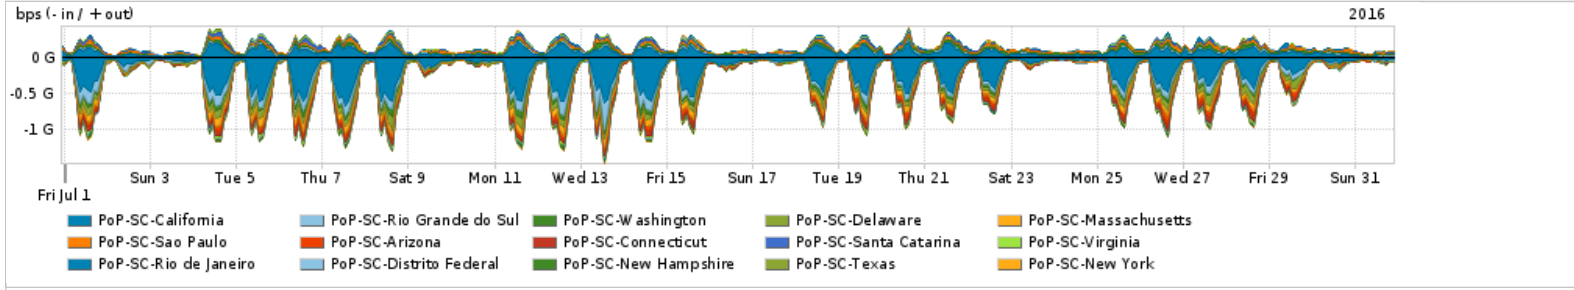

PROFILE	PROFILE	IN	OUT	TOTAL
☐	PoP-SC	PoP-CE	79.00 bps	1.21 Kbps
				1.28 Kbps

Distribuição do tráfego do PoP-SC por estado, província ou similar

Average | Max | PCT95

PROFILE	REGION	IN	OUT	TOTAL	
☐	PoP-SC	California	166.30 Mbps	71.58 Mbps	237.89 Mbps
☐	PoP-SC	Rio Grande do Sul	36.73 Mbps	3.98 Mbps	40.71 Mbps
☐	PoP-SC	Washington	18.38 Mbps	20.78 Mbps	39.16 Mbps
☐	PoP-SC	Delaware	36.02 Mbps	1.94 Mbps	37.96 Mbps
☐	PoP-SC	Massachusetts	29.15 Mbps	1.21 Mbps	30.36 Mbps
☐	PoP-SC	Sao Paulo	6.36 Mbps	20.22 Mbps	26.58 Mbps
☐	PoP-SC	Arizona	21.84 Mbps	551.93 Kbps	22.39 Mbps
☐	PoP-SC	Connecticut	18.08 Mbps	330.39 Kbps	18.41 Mbps
☐	PoP-SC	Santa Catarina	841.36 Kbps	13.31 Mbps	14.15 Mbps
☐	PoP-SC	Virginia	8.36 Mbps	5.57 Mbps	13.93 Mbps
☐	PoP-SC	Rio de Janeiro	1.63 Mbps	7.33 Mbps	8.96 Mbps
☐	PoP-SC	Distrito Federal	6.18 Mbps	2.12 Mbps	8.30 Mbps
☐	PoP-SC	New Hampshire	7.51 Mbps	208.55 Kbps	7.72 Mbps
☐	PoP-SC	Texas	4.27 Mbps	2.44 Mbps	6.71 Mbps
☐	PoP-SC	New York	2.81 Mbps	2.27 Mbps	5.08 Mbps