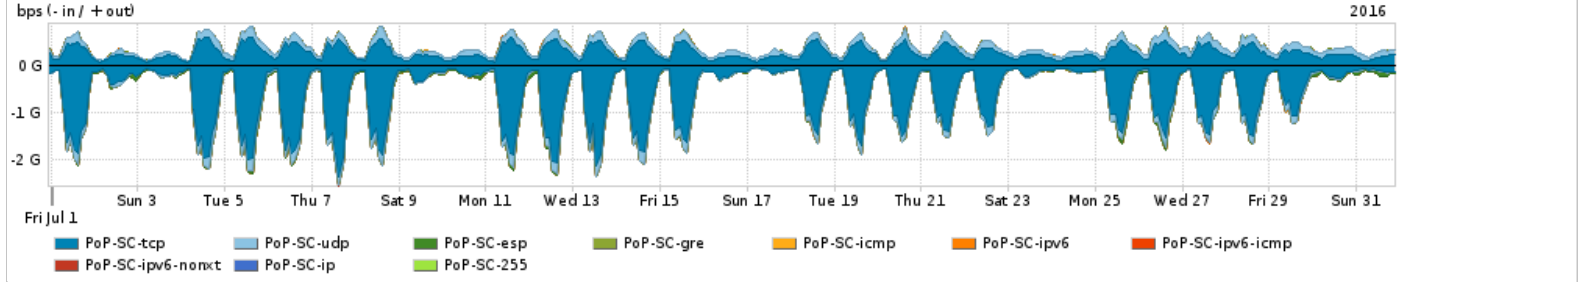

PROFILE	APPLICATION	IN	OUT	TOTAL	
☐	PoP-SC	other UDP	65.54 Mbps	108.28 Mbps	173.83 Mbps
☐	PoP-SC	other TCP	28.63 Mbps	21.85 Mbps	50.48 Mbps
☐	PoP-SC	rdp	3.28 Mbps	5.85 Mbps	9.14 Mbps
☐	PoP-SC	smtp	2.06 Mbps	2.08 Mbps	4.13 Mbps
☐	PoP-SC	macromedia-fcs	2.75 Mbps	515.57 Kbps	3.27 Mbps
☐	PoP-SC	ssh	2.63 Mbps	484.33 Kbps	3.12 Mbps
☐	PoP-SC	dns	1.29 Mbps	1.03 Mbps	2.33 Mbps
☐	PoP-SC	telnet	977.51 Kbps	61.23 Kbps	1.04 Mbps

Distribuição do tráfego do PoP-SC por protocolo

Average | Max | PCT95

PROFILE	PROTOCOL	IN	OUT	TOTAL	
☐	PoP-SC	tcp	588.57 Mbps	257.46 Mbps	846.03 Mbps
☐	PoP-SC	udp	67.33 Mbps	109.90 Mbps	177.23 Mbps
☐	PoP-SC	esp	14.42 Mbps	5.69 Kbps	14.42 Mbps
☐	PoP-SC	gre	1.07 Mbps	2.37 Mbps	3.43 Mbps
☐	PoP-SC	icmp	267.06 Kbps	331.13 Kbps	598.19 Kbps
☐	PoP-SC	ipv6	255.39 Kbps	143.22 Kbps	398.60 Kbps
☐	PoP-SC	ipv6-icmp	34.69 Kbps	13.81 Kbps	48.50 Kbps
☐	PoP-SC	ipv6-nonxt	522.00 bps	0.00 bps	522.00 bps
☐	PoP-SC	255	0.00 bps	0.00 bps	0.00 bps
☐	PoP-SC	ip	0.00 bps	0.00 bps	0.00 bps

For assistance with this product, please contact support@arbornetworks.com.