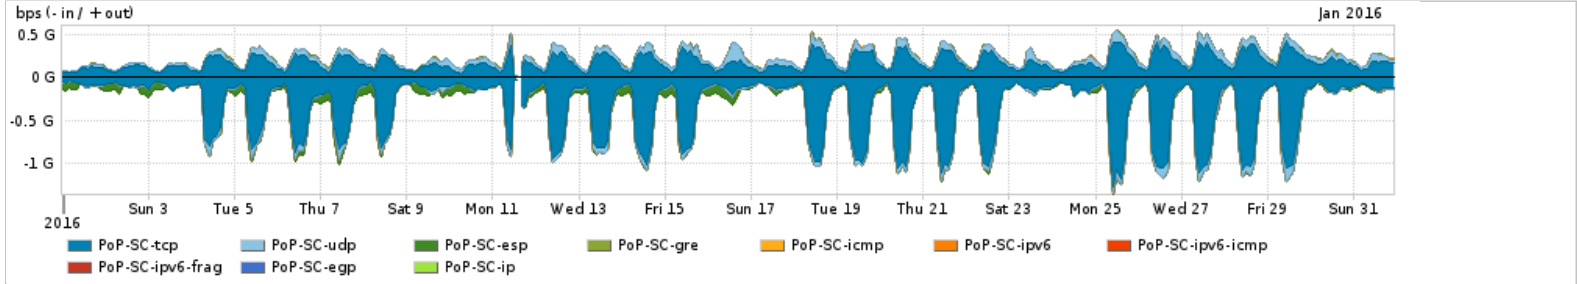

PROFILE	APPLICATION	IN	OUT	TOTAL	
☐	PoP-SC	other UDP	25.67 Mbps	50.23 Mbps	75.90 Mbps
☐	PoP-SC	other TCP	19.62 Mbps	15.54 Mbps	35.17 Mbps
☐	PoP-SC	rdp	5.96 Mbps	7.17 Mbps	13.12 Mbps
☐	PoP-SC	dns	1.02 Mbps	4.60 Mbps	5.62 Mbps
☐	PoP-SC	smtp	1.29 Mbps	2.21 Mbps	3.50 Mbps
☐	PoP-SC	macromedia-fcs	2.41 Mbps	79.61 Kbps	2.49 Mbps
☐	PoP-SC	rsync	1.17 Mbps	4.38 Kbps	1.18 Mbps
☐	PoP-SC	ssh	944.89 Kbps	142.03 Kbps	1.09 Mbps

Distribuição do tráfego do PoP-SC por protocolo

Average | Max | PCT95

PROFILE	PROTOCOL	IN	OUT	TOTAL	
☐	PoP-SC	tcp	317.21 Mbps	173.40 Mbps	490.61 Mbps
☐	PoP-SC	udp	27.05 Mbps	54.96 Mbps	82.02 Mbps
☐	PoP-SC	esp	23.20 Mbps	8.94 Kbps	23.21 Mbps
☐	PoP-SC	gre	519.40 Kbps	3.00 Mbps	3.52 Mbps
☐	PoP-SC	icmp	127.85 Kbps	199.22 Kbps	327.07 Kbps
☐	PoP-SC	ipv6	166.93 Kbps	143.79 Kbps	310.73 Kbps
☐	PoP-SC	ipv6-icmp	12.20 Kbps	2.50 Kbps	14.70 Kbps
☐	PoP-SC	ipv6-frag	0.00 bps	91.00 bps	91.00 bps
☐	PoP-SC	ip	0.00 bps	0.00 bps	0.00 bps
☐	PoP-SC	egp	0.00 bps	0.00 bps	0.00 bps

For assistance with this product, please contact support@arbornetworks.com.