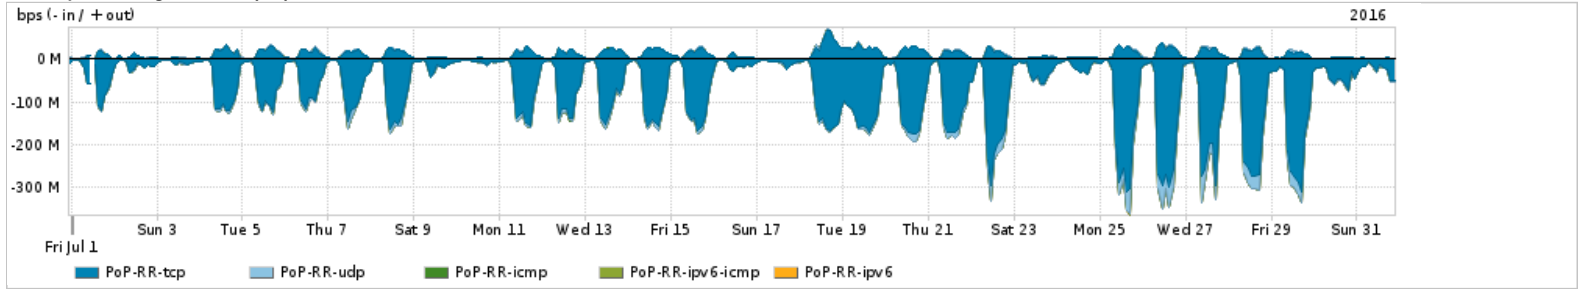

PROFILE	APPLICATION	IN	OUT	TOTAL	
☐	PoP-RR	dns	186.12 Kbps	50.37 Kbps	236.49 Kbps
☐	PoP-RR	smtp	93.82 Kbps	62.30 Kbps	156.12 Kbps
☐	PoP-RR	ssh	99.10 Kbps	8.02 Kbps	107.11 Kbps
☐	PoP-RR	macromedia-fcs	94.61 Kbps	3.18 Kbps	97.78 Kbps
☐	PoP-RR	xmpp	21.85 Kbps	11.93 Kbps	33.78 Kbps
☐	PoP-RR	rdp	1.52 Kbps	20.54 Kbps	22.05 Kbps

Distribuição do tráfego do PoP-RR por protocolo

Average | Max | PCT95

PROFILE	PROTOCOL	IN	OUT	TOTAL	
☐	PoP-RR	tcp	69.71 Mbps	10.88 Mbps	80.59 Mbps
☐	PoP-RR	udp	5.17 Mbps	592.38 Kbps	5.76 Mbps
☐	PoP-RR	icmp	8.68 Kbps	9.95 Kbps	18.63 Kbps
☐	PoP-RR	ipv6-icmp	18.00 bps	53.00 bps	71.00 bps
☐	PoP-RR	ipv6	0.00 bps	0.00 bps	0.00 bps

For assistance with this product, please contact support@arbornetworks.com.