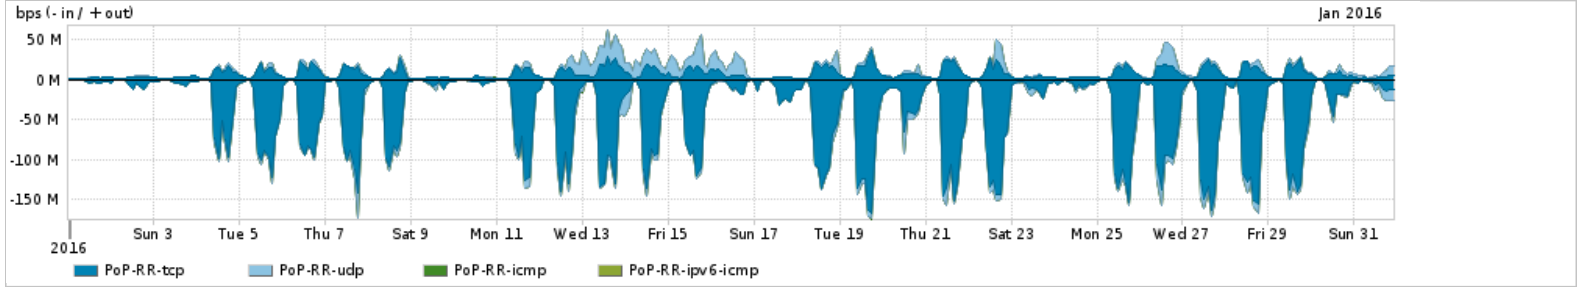

PROFILE	APPLICATION	IN	OUT	TOTAL	
☐	PoP-RR	ssh	5.43 Kbps	189.33 Kbps	194.76 Kbps
☐	PoP-RR	macromedia-fcs	117.51 Kbps	10.43 Kbps	127.95 Kbps
☐	PoP-RR	bittorrent	57.16 Kbps	70.36 Kbps	127.52 Kbps
☐	PoP-RR	smtp	58.61 Kbps	29.03 Kbps	87.63 Kbps
☐	PoP-RR	dns	56.41 Kbps	21.69 Kbps	78.10 Kbps
☐	PoP-RR	ftp	39.00 bps	40.28 Kbps	40.32 Kbps

Distribuição do tráfego do PoP-RR por protocolo

Average | Max | PCT95

PROFILE	PROTOCOL	IN	OUT	TOTAL	
☐	PoP-RR	tcp	38.56 Mbps	7.28 Mbps	45.84 Mbps
☐	PoP-RR	udp	2.79 Mbps	4.18 Mbps	6.97 Mbps
☐	PoP-RR	icmp	10.54 Kbps	7.66 Kbps	18.20 Kbps
☐	PoP-RR	ipv6-icmp	0.00 bps	0.00 bps	0.00 bps

For assistance with this product, please contact support@arbornetworks.com.