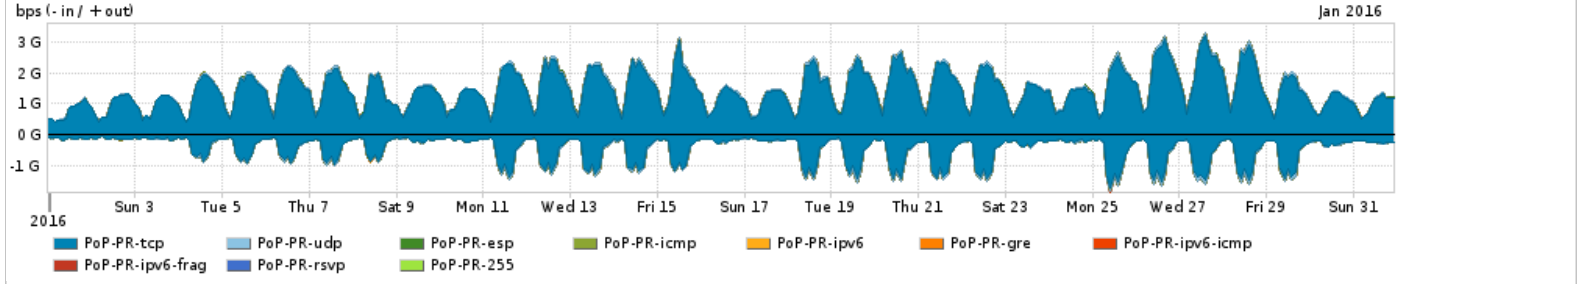

PROFILE	APPLICATION	IN	OUT	TOTAL	
☐	PoP-PR	other TCP	42.12 Mbps	74.35 Mbps	116.47 Mbps
☐	PoP-PR	rsync	37.70 Mbps	61.52 Mbps	99.22 Mbps
☐	PoP-PR	other UDP	29.61 Mbps	44.15 Mbps	73.75 Mbps
☐	PoP-PR	qq	770.10 Kbps	7.56 Mbps	8.33 Mbps
☐	PoP-PR	macromedia-fcs	3.83 Mbps	909.31 Kbps	4.74 Mbps
☐	PoP-PR	rdp	2.77 Mbps	1.51 Mbps	4.28 Mbps
☐	PoP-PR	dns	1.06 Mbps	2.24 Mbps	3.30 Mbps
☐	PoP-PR	smtp	1.72 Mbps	1.44 Mbps	3.16 Mbps

Distribuição do tráfego do PoP-PR por protocolo

Average | Max | PCT95

PROFILE	PROTOCOL	IN	OUT	TOTAL	
☐	PoP-PR	tcp	444.94 Mbps	1.44 Gbps	1.88 Gbps
☐	PoP-PR	udp	31.08 Mbps	44.88 Mbps	75.96 Mbps
☐	PoP-PR	esp	225.81 Kbps	3.63 Mbps	3.86 Mbps
☐	PoP-PR	icmp	198.35 Kbps	413.93 Kbps	612.28 Kbps
☐	PoP-PR	ipv6	211.52 Kbps	352.32 Kbps	563.84 Kbps
☐	PoP-PR	gre	59.30 Kbps	146.28 Kbps	205.57 Kbps
☐	PoP-PR	ipv6-icmp	9.34 Kbps	3.37 Kbps	12.72 Kbps
☐	PoP-PR	ipv6-frag	0.00 bps	29.00 bps	29.00 bps
☐	PoP-PR	255	0.00 bps	0.00 bps	0.00 bps
☐	PoP-PR	rsvp	0.00 bps	0.00 bps	0.00 bps

For assistance with this product, please contact support@arbornetworks.com.