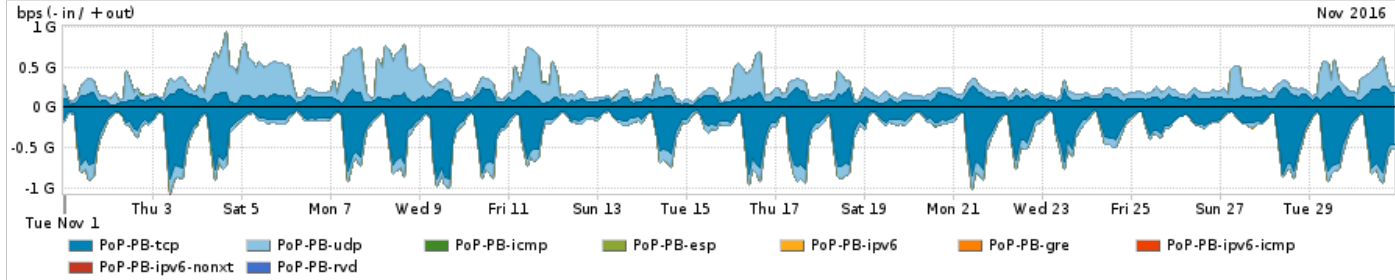

PROFILE	APPLICATION	IN	OUT	TOTAL	
☐	PoP-PB		http	96.18 Mbps	38.98 Mbps	135.15 Mbps
☐	PoP-PB		other TCP	11.16 Mbps	40.26 Mbps	51.42 Mbps
☐	PoP-PB		quit	31.70 Mbps	2.39 Mbps	34.10 Mbps
☐	PoP-PB		ntp	184.53 Kbps	11.94 Mbps	12.13 Mbps
☐	PoP-PB		dns	995.73 Kbps	1.13 Mbps	2.13 Mbps
☐	PoP-PB		ssh	307.75 Kbps	1.80 Mbps	2.11 Mbps
☐	PoP-PB		rdp	419.22 Kbps	930.58 Kbps	1.35 Mbps
☐	PoP-PB		macromedia-fcs	1.03 Mbps	143.53 Kbps	1.17 Mbps

Distribuição do tráfego do PoP-PB por protocolo

Average | Max | PCT95

	PROFILE	PROTOCOL	IN	OUT	TOTAL	
☐	PoP-PB		tcp	282.44 Mbps	114.69 Mbps	397.13 Mbps
☐	PoP-PB		udp	57.89 Mbps	158.64 Mbps	216.53 Mbps
☐	PoP-PB		icmp	70.66 Kbps	256.51 Kbps	327.17 Kbps
☐	PoP-PB		esp	53.66 Kbps	9.78 Kbps	63.44 Kbps
☐	PoP-PB		ipv6	46.20 Kbps	4.46 Kbps	50.66 Kbps
☐	PoP-PB		gre	7.19 Kbps	26.60 Kbps	33.78 Kbps
☐	PoP-PB		ipv6-icmp	929.00 bps	890.00 bps	1.82 Kbps
☐	PoP-PB		ipv6-nonxt	12.00 bps	0.00 bps	12.00 bps
☐	PoP-PB		rxd	0.00 bps	0.00 bps	0.00 bps

For assistance with this product, please contact support@arbornetworks.com.