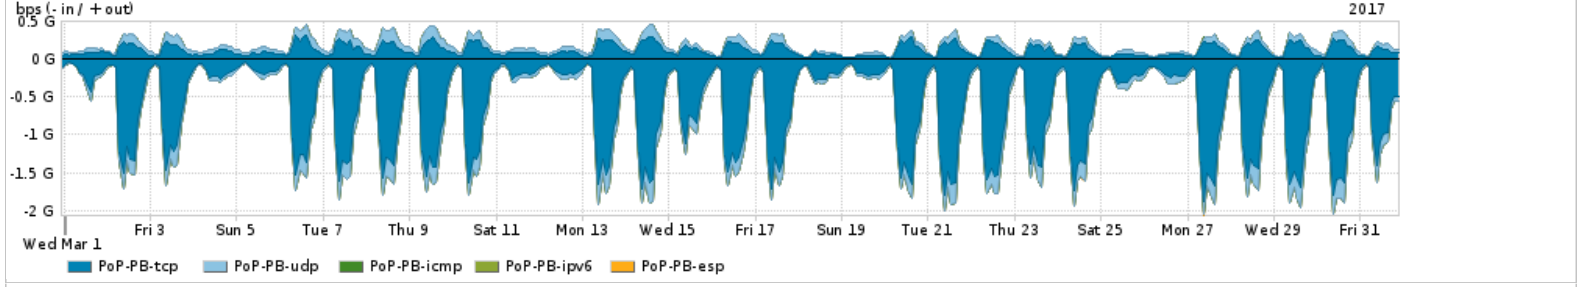

PROFILE	APPLICATION	IN	OUT	TOTAL	
☒	PoP-PB	other TCP	13.34 Mbps	24.36 Mbps	37.69 Mbps
☐	PoP-PB	macromedia-fcs	2.71 Mbps	87.11 Kbps	2.80 Mbps
☐	PoP-PB	ssh	700.66 Kbps	1.63 Mbps	2.33 Mbps
☐	PoP-PB	dns	743.04 Kbps	1.10 Mbps	1.85 Mbps
☐	PoP-PB	bittorrent	443.03 Kbps	1.37 Mbps	1.82 Mbps
☐	PoP-PB	postgresql	72.53 Kbps	1.05 Mbps	1.13 Mbps

Distribuição do tráfego do PoP-PB por protocolo

Average | Max | PCT95

PROFILE	PROTOCOL	IN	OUT	TOTAL	
☒	PoP-PB	tcp	602.09 Mbps	118.72 Mbps	720.81 Mbps
☒	PoP-PB	udp	94.86 Mbps	61.30 Mbps	156.17 Mbps
☒	PoP-PB	icmp	60.76 Kbps	230.73 Kbps	291.49 Kbps
☒	PoP-PB	ipv6	35.47 Kbps	33.80 Kbps	69.27 Kbps
☒	PoP-PB	esp	48.07 Kbps	4.22 Kbps	52.29 Kbps
☐	PoP-PB	gre	12.47 Kbps	2.09 Kbps	14.56 Kbps
☐	PoP-PB	ipv6-icmp	1.07 Kbps	1.08 Kbps	2.15 Kbps
☐	PoP-PB	ipv6-nonxt	1.00 bps	0.00 bps	1.00 bps
☐	PoP-PB	cbt	0.00 bps	0.00 bps	0.00 bps

For assistance with this product, please contact support@arbornetworks.com.