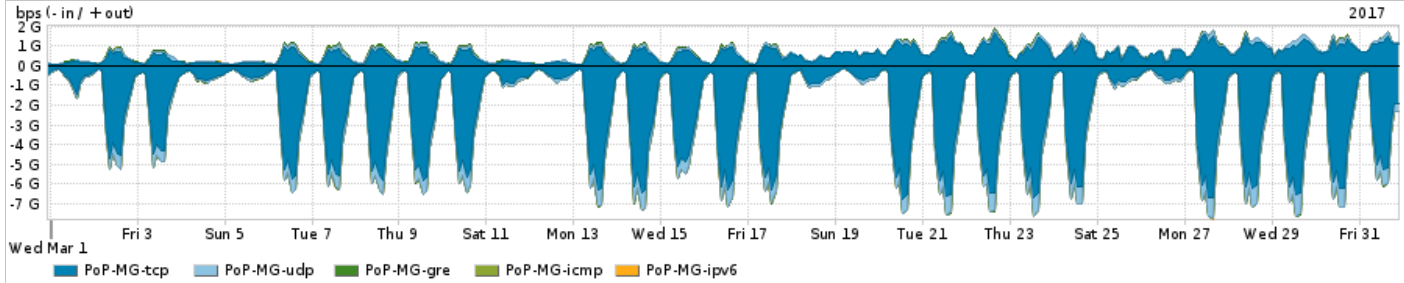

PROFILE	APPLICATION	IN	OUT	TOTAL
☒	PoP-MG	quit	238.97 Mbps	20.52 Mbps	259.49 Mbps
☒	PoP-MG	other UDP	66.81 Mbps	60.68 Mbps	127.49 Mbps
☒	PoP-MG	other TCP	36.78 Mbps	75.97 Mbps	112.75 Mbps
☐	PoP-MG	ssh	5.11 Mbps	5.94 Mbps	11.05 Mbps
☐	PoP-MG	smtp	4.79 Mbps	4.64 Mbps	9.43 Mbps
☐	PoP-MG	dns	3.35 Mbps	1.80 Mbps	5.15 Mbps
☐	PoP-MG	macromedia-fcs	4.08 Mbps	1.03 Mbps	5.12 Mbps
☐	PoP-MG	qq	2.26 Mbps	2.45 Mbps	4.70 Mbps

Distribuição do tráfego do PoP-MG por protocolo

Average | Max | PCT95

	PROFILE	PROTOCOL	IN	OUT	TOTAL
☒	PoP-MG	tcp	2.24 Gbps	580.88 Mbps	2.82 Gbps
☒	PoP-MG	udp	310.38 Mbps	83.78 Mbps	394.16 Mbps
☒	PoP-MG	gre	3.92 Mbps	25.46 Mbps	29.38 Mbps
☒	PoP-MG	icmp	308.46 Kbps	695.29 Kbps	1.00 Mbps
☒	PoP-MG	ipv6	171.36 Kbps	121.70 Kbps	293.06 Kbps
☐	PoP-MG	esp	128.27 Kbps	20.92 Kbps	149.19 Kbps
☐	PoP-MG	ipv6-icmp	30.50 Kbps	17.90 Kbps	48.40 Kbps
☐	PoP-MG	ip	0.00 bps	0.00 bps	0.00 bps
☐	PoP-MG	cbt	0.00 bps	0.00 bps	0.00 bps

For assistance with this product, please contact support@arbornetworks.com.