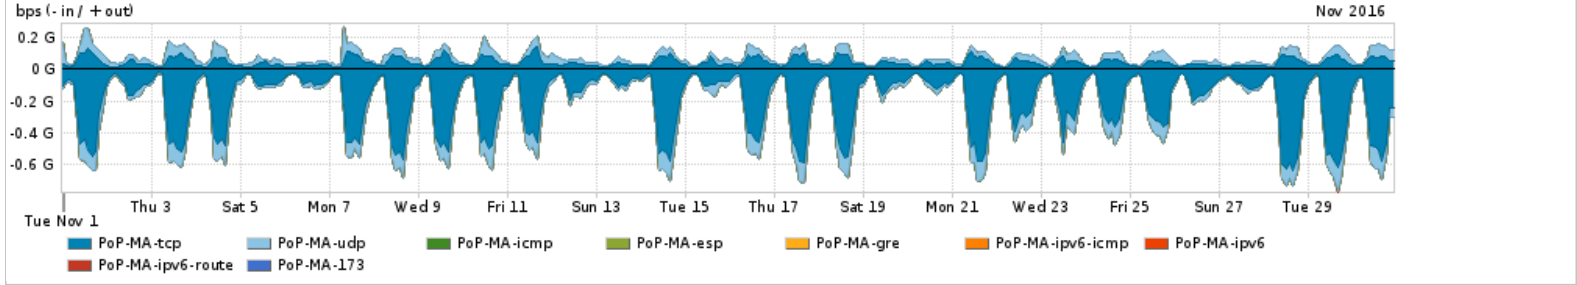

PROFILE	APPLICATION	IN	OUT	TOTAL	
☐	PoP-MA		quit	19.26 Mbps	1.55 Mbps	20.81 Mbps
☐	PoP-MA		bittorrent	419.71 Kbps	771.08 Kbps	1.19 Mbps
☐	PoP-MA		ssh	58.86 Kbps	1.12 Mbps	1.18 Mbps
☐	PoP-MA		ntp	20.54 Kbps	819.34 Kbps	839.88 Kbps
☐	PoP-MA		macromedia-fcs	501.51 Kbps	31.99 Kbps	533.50 Kbps
☐	PoP-MA		smtp	278.76 Kbps	206.72 Kbps	485.48 Kbps

Distribuição do tráfego do PoP-MA por protocolo

	PROFILE	PROTOCOL	IN	OUT	TOTAL	
☐	PoP-MA		tcp	196.22 Mbps	43.19 Mbps	239.41 Mbps
☐	PoP-MA		udp	44.24 Mbps	31.97 Mbps	76.22 Mbps
☐	PoP-MA		icmp	43.32 Kbps	55.85 Kbps	99.16 Kbps
☐	PoP-MA		esp	4.84 Kbps	7.33 Kbps	12.16 Kbps
☐	PoP-MA		gre	3.87 Kbps	657.00 bps	4.53 Kbps
☐	PoP-MA		ipv6-icmp	234.00 bps	443.00 bps	677.00 bps
☐	PoP-MA		ipv6	204.00 bps	83.00 bps	287.00 bps
☐	PoP-MA		173	0.00 bps	0.00 bps	0.00 bps
☐	PoP-MA		ipv6-route	0.00 bps	0.00 bps	0.00 bps

For assistance with this product, please contact support@arbornetworks.com.