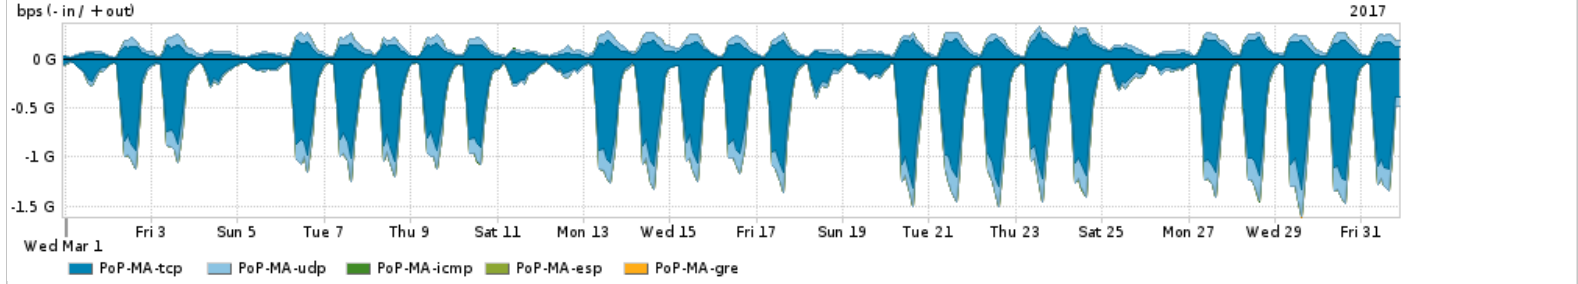

PROFILE	APPLICATION	IN	OUT	TOTAL	
☒	PoP-MA	other TCP		19.08 Mbps	14.42 Mbps	33.50 Mbps
☐	PoP-MA	bittorrent		544.54 Kbps	1.04 Mbps	1.58 Mbps
☐	PoP-MA	smtp		440.89 Kbps	480.28 Kbps	921.18 Kbps
☐	PoP-MA	dns		422.22 Kbps	159.34 Kbps	581.56 Kbps
☐	PoP-MA	stun		228.36 Kbps	251.23 Kbps	479.59 Kbps
☐	PoP-MA	ssh		160.61 Kbps	299.80 Kbps	460.41 Kbps

Distribuição do tráfego do PoP-MA por protocolo

Average | Max | PCT95

	PROFILE	PROTOCOL	IN	OUT	TOTAL	
☒	PoP-MA	tcp		386.39 Mbps	88.79 Mbps	475.18 Mbps
☒	PoP-MA	udp		76.17 Mbps	42.11 Mbps	118.28 Mbps
☒	PoP-MA	icmp		60.92 Kbps	74.20 Kbps	135.12 Kbps
☒	PoP-MA	esp		3.37 Kbps	15.96 Kbps	19.34 Kbps
☒	PoP-MA	gre		1.82 Kbps	1.04 Kbps	2.86 Kbps
☐	PoP-MA	ipv6-icmp		296.00 bps	465.00 bps	761.00 bps
☐	PoP-MA	ipv6		22.00 bps	24.00 bps	46.00 bps

For assistance with this product, please contact support@arbornetworks.com.