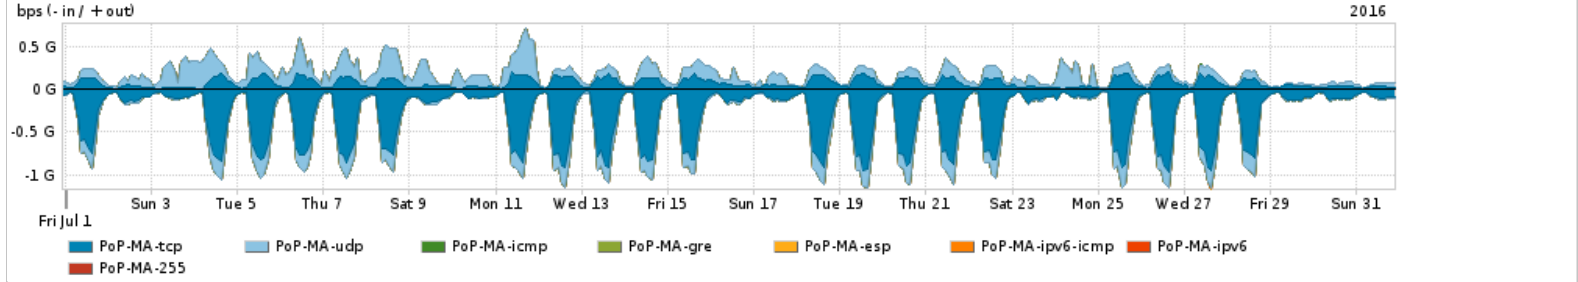

PROFILE	APPLICATION	IN	OUT	TOTAL	
☐	PoP-MA	http	93.84 Mbps	22.46 Mbps	116.29 Mbps
☐	PoP-MA	other TCP	18.50 Mbps	12.89 Mbps	31.39 Mbps
☐	PoP-MA	ssh	135.65 Kbps	2.73 Mbps	2.87 Mbps
☐	PoP-MA	afs	9.27 Kbps	2.51 Mbps	2.52 Mbps
☐	PoP-MA	dns	274.92 Kbps	1.74 Mbps	2.02 Mbps
☐	PoP-MA	bittorrent	549.26 Kbps	1.13 Mbps	1.68 Mbps
☐	PoP-MA	smtp	845.53 Kbps	406.91 Kbps	1.25 Mbps
☐	PoP-MA	macromedia-fcs	685.66 Kbps	78.20 Kbps	763.86 Kbps

Distribuição do tráfego do PoP-MA por protocolo

Average | Max | PCT95

PROFILE	PROTOCOL	IN	OUT	TOTAL	
☐	PoP-MA	tcp	286.23 Mbps	71.21 Mbps	357.44 Mbps
☐	PoP-MA	udp	63.28 Mbps	107.96 Mbps	171.25 Mbps
☐	PoP-MA	icmp	54.66 Kbps	33.86 Kbps	88.51 Kbps
☐	PoP-MA	gre	2.56 Kbps	5.66 Kbps	8.23 Kbps
☐	PoP-MA	esp	2.52 Kbps	5.33 Kbps	7.85 Kbps
☐	PoP-MA	ipv6-icmp	5.00 bps	122.00 bps	127.00 bps
☐	PoP-MA	ipv6	9.00 bps	11.00 bps	20.00 bps
☐	PoP-MA	255	0.00 bps	0.00 bps	0.00 bps

For assistance with this product, please contact support@arbornetworks.com.