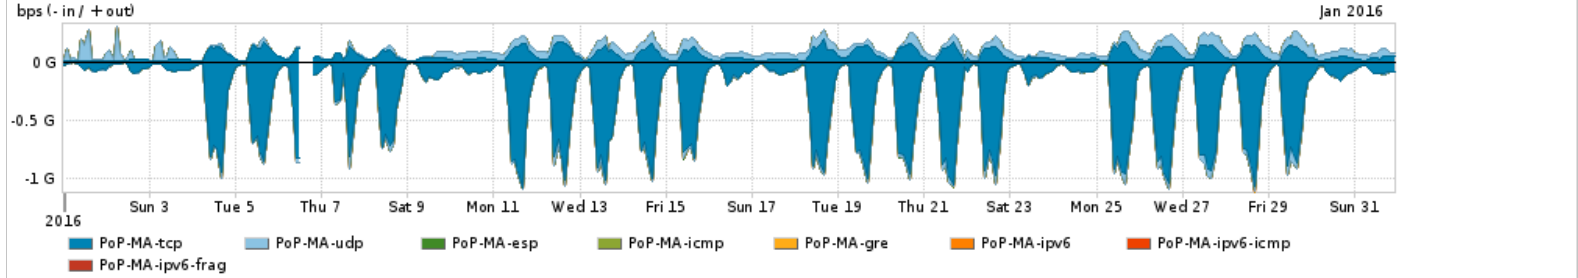

PROFILE	APPLICATION	IN	OUT	TOTAL	
☐	PoP-MA	other UDP	13.23 Mbps	34.69 Mbps	47.92 Mbps
☐	PoP-MA	other TCP	18.03 Mbps	11.71 Mbps	29.74 Mbps
☐	PoP-MA	dns	428.30 Kbps	14.01 Mbps	14.44 Mbps
☐	PoP-MA	bittorrent	470.22 Kbps	493.81 Kbps	964.03 Kbps
☐	PoP-MA	macromedia-fcs	643.26 Kbps	53.68 Kbps	696.94 Kbps
☐	PoP-MA	sip	241.41 Kbps	306.71 Kbps	548.12 Kbps
☐	PoP-MA	ssh	22.35 Kbps	245.06 Kbps	267.40 Kbps
☐	PoP-MA	smtp	124.99 Kbps	80.52 Kbps	205.51 Kbps

Distribuição do tráfego do PoP-MA por protocolo

Average | Max | PCT95

PROFILE	PROTOCOL	IN	OUT	TOTAL	
☐	PoP-MA	tcp	281.85 Mbps	53.28 Mbps	335.13 Mbps
☐	PoP-MA	udp	13.95 Mbps	49.22 Mbps	63.16 Mbps
☐	PoP-MA	esp	78.01 Kbps	57.45 Kbps	135.46 Kbps
☐	PoP-MA	icmp	39.60 Kbps	26.74 Kbps	66.34 Kbps
☐	PoP-MA	gre	2.87 Kbps	2.34 Kbps	5.20 Kbps
☐	PoP-MA	ipv6	218.00 bps	199.00 bps	417.00 bps
☐	PoP-MA	ipv6-icmp	8.00 bps	48.00 bps	56.00 bps
☐	PoP-MA	ipv6-frag	0.00 bps	47.00 bps	47.00 bps

For assistance with this product, please contact support@arbornetworks.com.