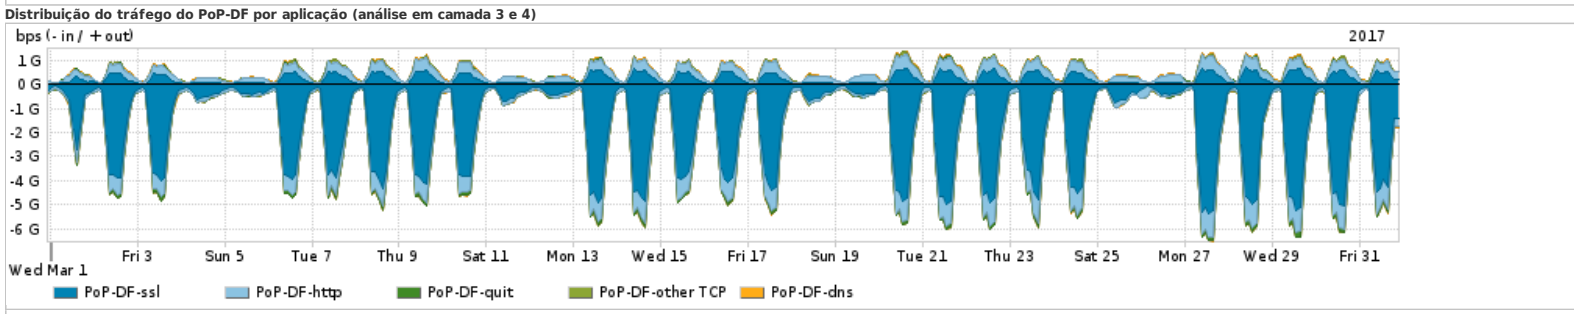

Average | Max | PCT95

PROFILE	APPLICATION	IN	OUT	TOTAL	
☒	PoP-DF	ssl	1.62 Gbps	219.29 Mbps	1.84 Gbps
☒	PoP-DF	http	353.43 Mbps	262.97 Mbps	616.40 Mbps