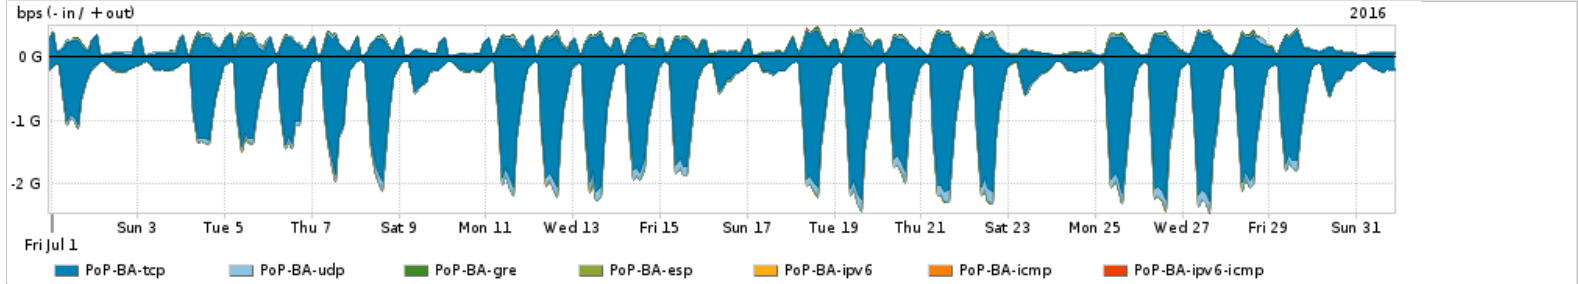

PROFILE	APPLICATION	IN	OUT	TOTAL	
☐	PoP-BA	other UDP	46.15 Mbps	17.77 Mbps	63.92 Mbps
☐	PoP-BA	other TCP	11.49 Mbps	3.28 Mbps	14.77 Mbps
☐	PoP-BA	macromedia-fcs	3.25 Mbps	452.14 Kbps	3.70 Mbps
☐	PoP-BA	dns	1.16 Mbps	2.07 Mbps	3.22 Mbps
☐	PoP-BA	smtp	1.24 Mbps	1.47 Mbps	2.71 Mbps
☐	PoP-BA	ssh	862.03 Kbps	177.66 Kbps	1.04 Mbps
☐	PoP-BA	rsync	248.77 Kbps	587.52 Kbps	836.29 Kbps
☐	PoP-BA	qq	121.93 Kbps	436.18 Kbps	558.11 Kbps

Distribuição do tráfego do PoP-BA por protocolo

Average | Max | PCT95

PROFILE	PROTOCOL	IN	OUT	TOTAL	
☐	PoP-BA	tcp	675.97 Mbps	166.93 Mbps	842.90 Mbps
☐	PoP-BA	udp	47.42 Mbps	19.92 Mbps	67.34 Mbps
☐	PoP-BA	gre	1.02 Mbps	6.48 Mbps	7.49 Mbps
☐	PoP-BA	esp	2.64 Mbps	3.83 Mbps	6.47 Mbps
☐	PoP-BA	ipv6	626.60 Kbps	21.48 Kbps	648.07 Kbps
☐	PoP-BA	icmp	58.73 Kbps	94.23 Kbps	152.95 Kbps
☐	PoP-BA	ipv6-icmp	664.00 bps	2.69 Kbps	3.36 Kbps

For assistance with this product, please contact support@arbornetworks.com.