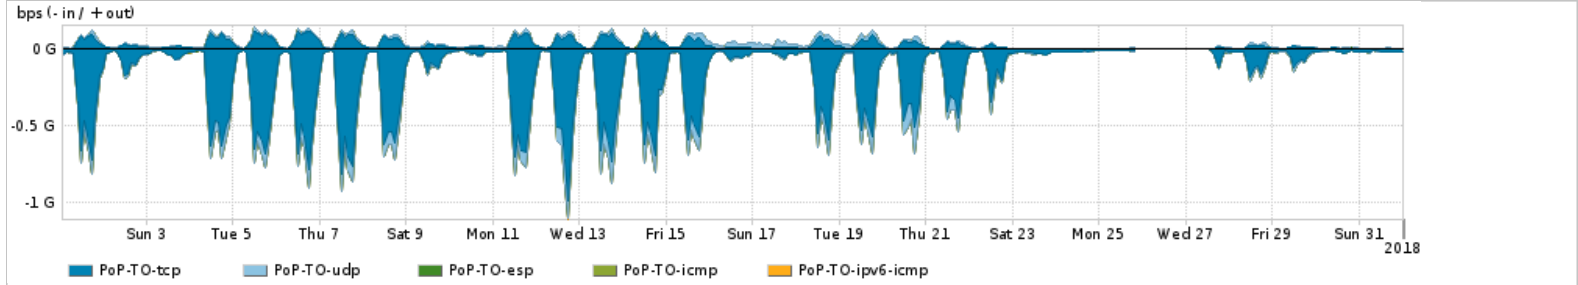

PROFILE	APPLICATION	IN	OUT	TOTAL
☒	PoP-TO	quit	18.58 Mbps	3.13 Mbps	21.71 Mbps
☒	PoP-TO	other UDP	5.74 Mbps	6.36 Mbps	12.11 Mbps
☒	PoP-TO	other TCP	6.58 Mbps	2.75 Mbps	9.32 Mbps
☐	PoP-TO	dns	175.50 Kbps	79.41 Kbps	254.92 Kbps
☐	PoP-TO	xmpp	58.24 Kbps	138.70 Kbps	196.93 Kbps
☐	PoP-TO	smtp	8.54 Kbps	182.36 Kbps	190.90 Kbps
☐	PoP-TO	stun	85.60 Kbps	98.76 Kbps	184.36 Kbps
☐	PoP-TO	qq	8.86 Kbps	151.46 Kbps	160.32 Kbps

Distribuição do tráfego do PoP-TO por protocolo

Average | Max | PCT95

	PROFILE	PROTOCOL	IN	OUT	TOTAL
☒	PoP-TO	tcp	155.39 Mbps	25.61 Mbps	181.00 Mbps
☒	PoP-TO	udp	24.59 Mbps	9.67 Mbps	34.25 Mbps
☒	PoP-TO	esp	13.86 Kbps	38.46 Kbps	52.32 Kbps
☒	PoP-TO	icmp	20.35 Kbps	22.30 Kbps	42.64 Kbps
☒	PoP-TO	ipv6-icmp	340.00 bps	866.00 bps	1.21 Kbps
☐	PoP-TO	253	24.00 bps	0.00 bps	24.00 bps
☐	PoP-TO	ipv6	0.00 bps	7.00 bps	7.00 bps
☐	PoP-TO	gre	0.00 bps	0.00 bps	0.00 bps

For assistance with this product, please contact support at <https://support.arbornetworks.com>