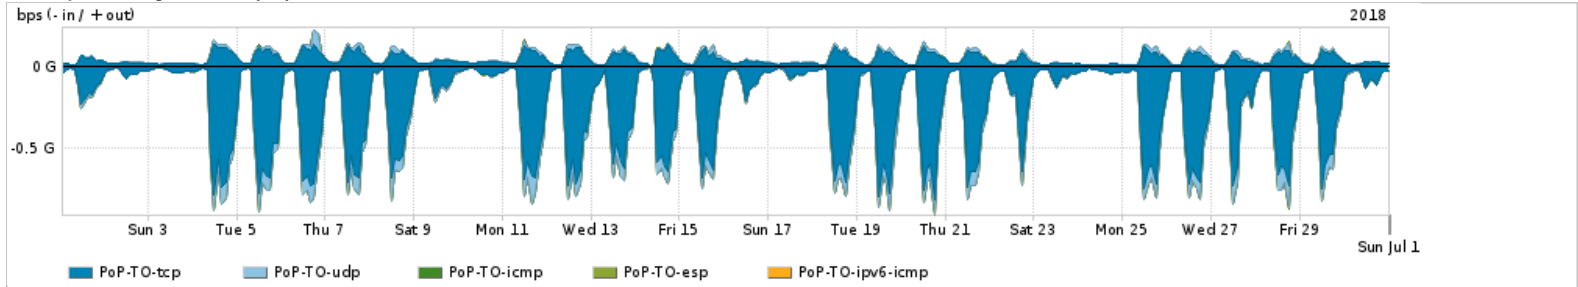

PROFILE	APPLICATION	IN	OUT	TOTAL
☒	PoP-TO	quit	23.98 Mbps	5.14 Mbps	29.12 Mbps
☒	PoP-TO	other TCP	5.77 Mbps	2.56 Mbps	8.32 Mbps
☒	PoP-TO	other UDP	3.80 Mbps	3.32 Mbps	7.12 Mbps
☐	PoP-TO	qq	26.16 Kbps	403.10 Kbps	429.26 Kbps
☐	PoP-TO	dns	188.47 Kbps	108.41 Kbps	296.87 Kbps
☐	PoP-TO	stun	149.69 Kbps	141.59 Kbps	291.28 Kbps
☐	PoP-TO	macromedia-fcs	58.99 Kbps	100.66 Kbps	159.65 Kbps
☐	PoP-TO	xmpp	66.33 Kbps	85.01 Kbps	151.34 Kbps

Distribuição do tráfego do PoP-TO por protocolo

Average | Max | PCT95

	PROFILE	PROTOCOL	IN	OUT	TOTAL
☒	PoP-TO	tcp	235.11 Mbps	40.85 Mbps	275.96 Mbps
☒	PoP-TO	udp	28.12 Mbps	8.71 Mbps	36.82 Mbps
☒	PoP-TO	icmp	69.84 Kbps	80.85 Kbps	150.69 Kbps
☒	PoP-TO	esp	42.02 Kbps	71.11 Kbps	113.13 Kbps
☒	PoP-TO	ipv6-icmp	734.00 bps	1.81 Kbps	2.55 Kbps
☐	PoP-TO	gre	101.00 bps	15.00 bps	116.00 bps
☐	PoP-TO	sctp	1.00 bps	0.00 bps	1.00 bps
☐	PoP-TO	ipv6-nonxt	0.00 bps	0.00 bps	0.00 bps

For assistance with this product, please contact support at <https://support.arbornetworks.com>