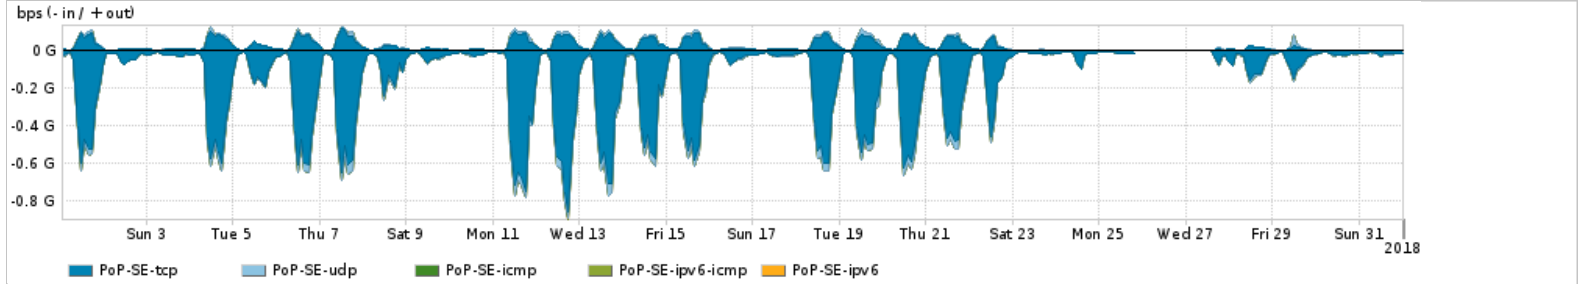

PROFILE	APPLICATION	IN	OUT	TOTAL
☒	PoP-SE	other UDP	824.16 Kbps	318.38 Kbps	1.14 Mbps
☐	PoP-SE	dns	159.62 Kbps	78.05 Kbps	237.67 Kbps
☐	PoP-SE	stun	115.55 Kbps	109.85 Kbps	225.40 Kbps
☐	PoP-SE	xmpp	100.22 Kbps	66.23 Kbps	166.45 Kbps
☐	PoP-SE	smtp	72.62 Kbps	71.19 Kbps	143.81 Kbps
☐	PoP-SE	ssh	23.77 Kbps	114.76 Kbps	138.53 Kbps

Distribuição do tráfego do PoP-SE por protocolo

Average | Max | PCT95

	PROFILE	PROTOCOL	IN	OUT	TOTAL
☒	PoP-SE	tcp	144.00 Mbps	23.51 Mbps	167.50 Mbps
☒	PoP-SE	udp	10.38 Mbps	3.61 Mbps	13.99 Mbps
☒	PoP-SE	icmp	12.87 Kbps	13.73 Kbps	26.60 Kbps
☒	PoP-SE	ipv6-icmp	175.00 bps	174.00 bps	349.00 bps
☒	PoP-SE	ipv6	183.00 bps	7.00 bps	190.00 bps
☐	PoP-SE	esp	173.00 bps	3.00 bps	176.00 bps
☐	PoP-SE	gre	14.00 bps	1.00 bps	15.00 bps

For assistance with this product, please contact support at <https://support.arbornetworks.com>