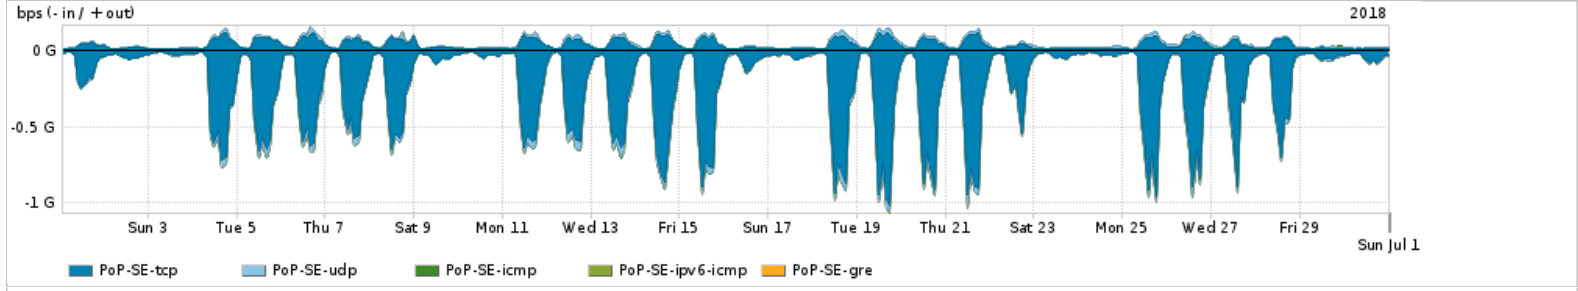

PROFILE	APPLICATION	IN	OUT	TOTAL
☒	PoP-SE	quit	14.46 Mbps	4.78 Mbps	19.24 Mbps
☒	PoP-SE	other TCP	5.37 Mbps	276.81 Kbps	5.65 Mbps
☒	PoP-SE	other UDP	872.02 Kbps	3.43 Mbps	4.31 Mbps
☐	PoP-SE	ldap	167.54 Kbps	3.11 Mbps	3.28 Mbps
☐	PoP-SE	stun	196.45 Kbps	173.74 Kbps	370.19 Kbps
☐	PoP-SE	xmpp	173.13 Kbps	123.53 Kbps	296.67 Kbps
☐	PoP-SE	ssh	134.66 Kbps	158.99 Kbps	293.65 Kbps
☐	PoP-SE	dns	175.40 Kbps	83.65 Kbps	259.04 Kbps

Distribuição do tráfego do PoP-SE por protocolo

Average | Max | PCT95

	PROFILE	PROTOCOL	IN	OUT	TOTAL
☒	PoP-SE	tcp	216.01 Mbps	33.04 Mbps	249.05 Mbps
☒	PoP-SE	udp	15.87 Mbps	11.58 Mbps	27.45 Mbps
☒	PoP-SE	icmp	14.59 Kbps	14.99 Kbps	29.58 Kbps
☒	PoP-SE	ipv6-icmp	289.00 bps	233.00 bps	522.00 bps
☒	PoP-SE	gre	269.00 bps	59.00 bps	328.00 bps
☐	PoP-SE	esp	323.00 bps	0.00 bps	323.00 bps
☐	PoP-SE	ipv6	18.00 bps	9.00 bps	27.00 bps
☐	PoP-SE	sctp	0.00 bps	0.00 bps	0.00 bps

For assistance with this product, please contact support at <https://support.arbornetworks.com>