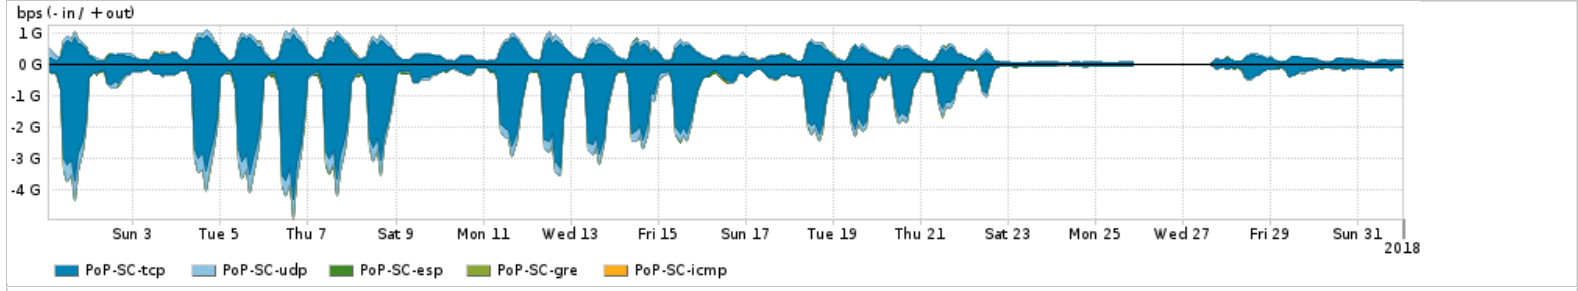

PROFILE	APPLICATION	IN	OUT	TOTAL
☒	PoP-SC	quit	74.94 Mbps	18.96 Mbps	93.90 Mbps
☒	PoP-SC	other TCP	26.44 Mbps	36.08 Mbps	62.52 Mbps
☒	PoP-SC	other UDP	25.10 Mbps	30.33 Mbps	55.42 Mbps
☐	PoP-SC	ldap	441.61 Kbps	6.52 Mbps	6.96 Mbps
☐	PoP-SC	smtp	1.30 Mbps	2.01 Mbps	3.31 Mbps
☐	PoP-SC	rdp	1.02 Mbps	2.03 Mbps	3.06 Mbps
☐	PoP-SC	ssh	1.90 Mbps	589.34 Kbps	2.49 Mbps
☐	PoP-SC	dns	1.13 Mbps	796.24 Kbps	1.92 Mbps

Distribuição do tráfego do PoP-SC por protocolo

Average | Max | PCT95

	PROFILE	PROTOCOL	IN	OUT	TOTAL
☒	PoP-SC	tcp	764.49 Mbps	274.71 Mbps	1.04 Gbps
☒	PoP-SC	udp	102.34 Mbps	57.04 Mbps	159.37 Mbps
☒	PoP-SC	esp	7.19 Mbps	112.84 Kbps	7.30 Mbps
☒	PoP-SC	gre	648.75 Kbps	2.71 Mbps	3.36 Mbps
☒	PoP-SC	icmp	221.78 Kbps	473.33 Kbps	695.11 Kbps
☐	PoP-SC	ipv6-icmp	109.25 Kbps	115.76 Kbps	225.01 Kbps
☐	PoP-SC	ggp	128.40 Kbps	8.00 bps	128.40 Kbps
☐	PoP-SC	ipv6	70.68 Kbps	40.06 Kbps	110.74 Kbps
☐	PoP-SC	ipv6-nonxt	241.00 bps	0.00 bps	241.00 bps
☐	PoP-SC	sctp	11.00 bps	0.00 bps	11.00 bps

For assistance with this product, please contact support at <https://support.arbornetworks.com>